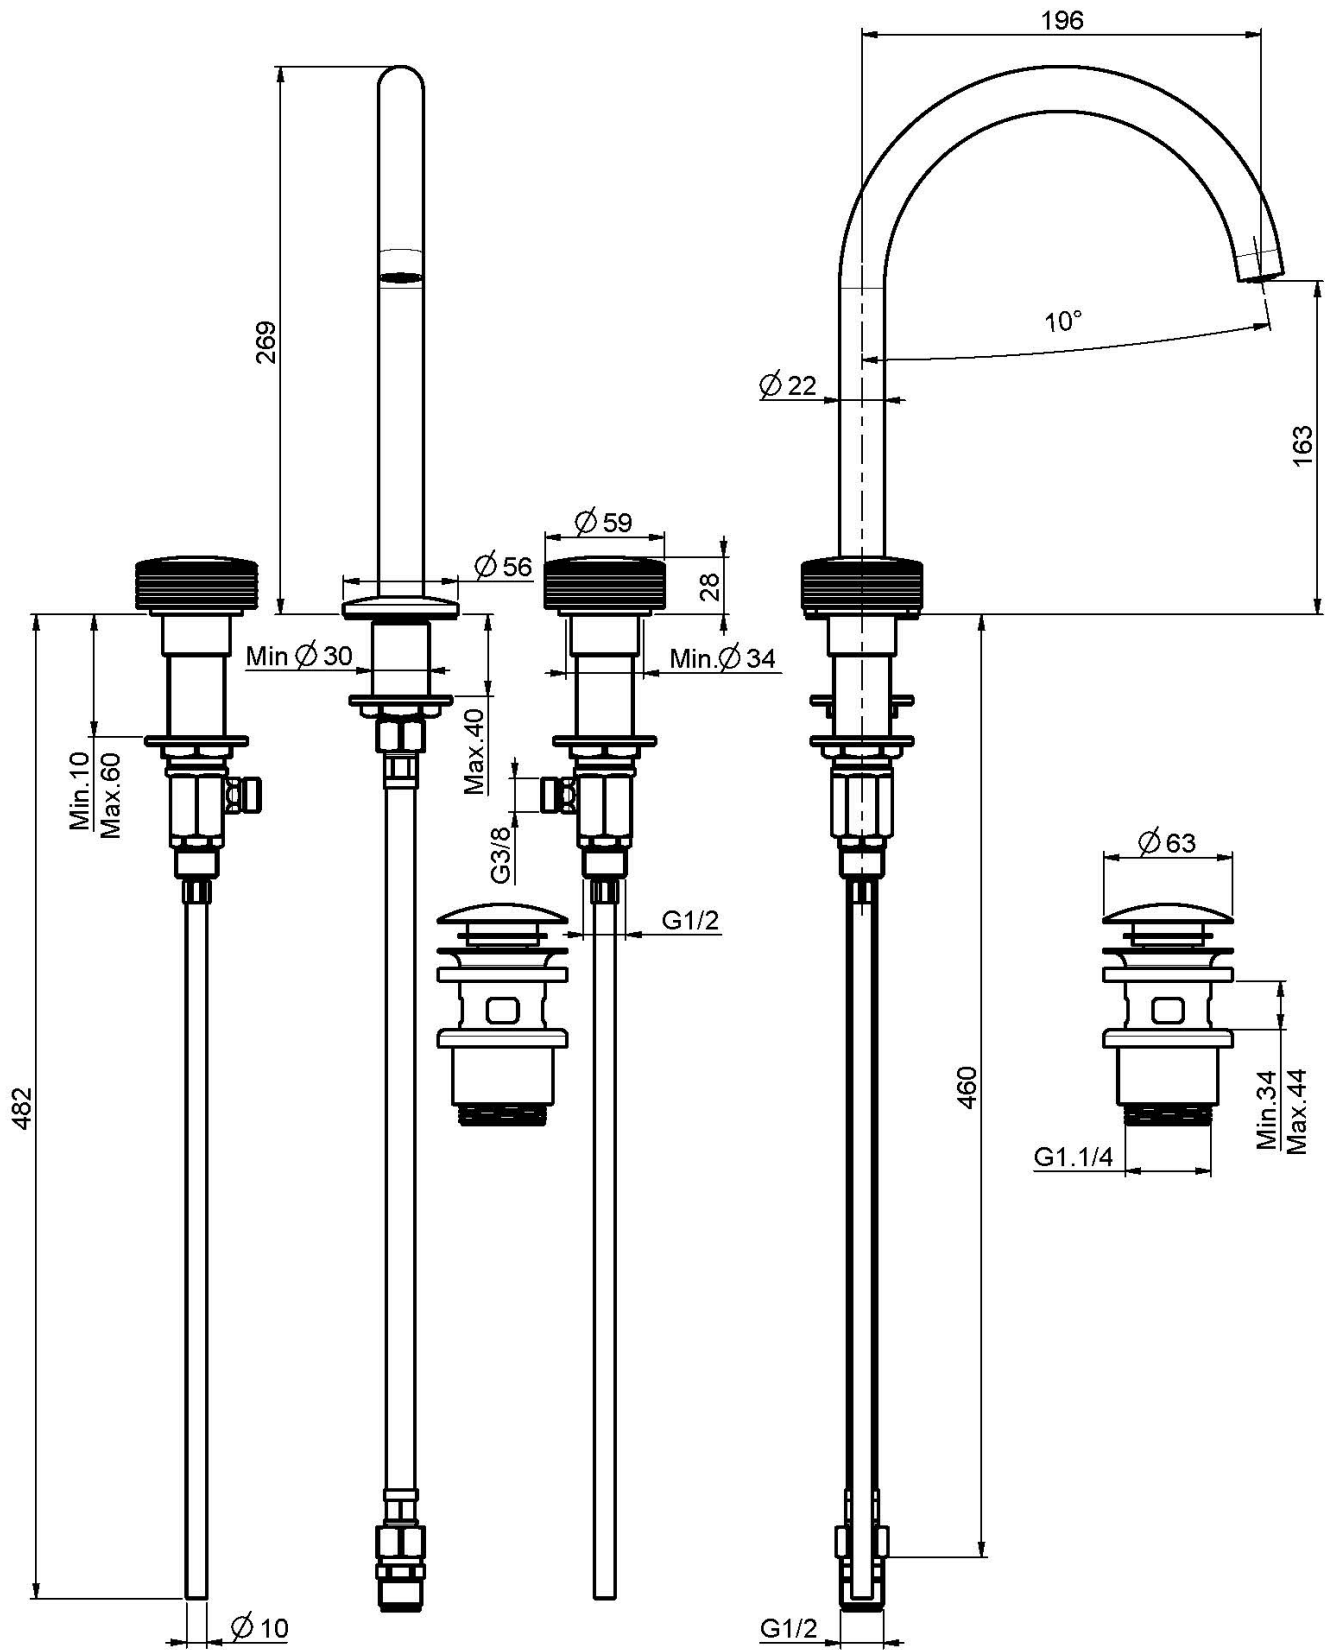

This drawing is the property of FIMA Carlo Frattini. Any complete or partial reproduction, or any transmission to third party without FIMA Carlo Frattini authorization is forbidden.