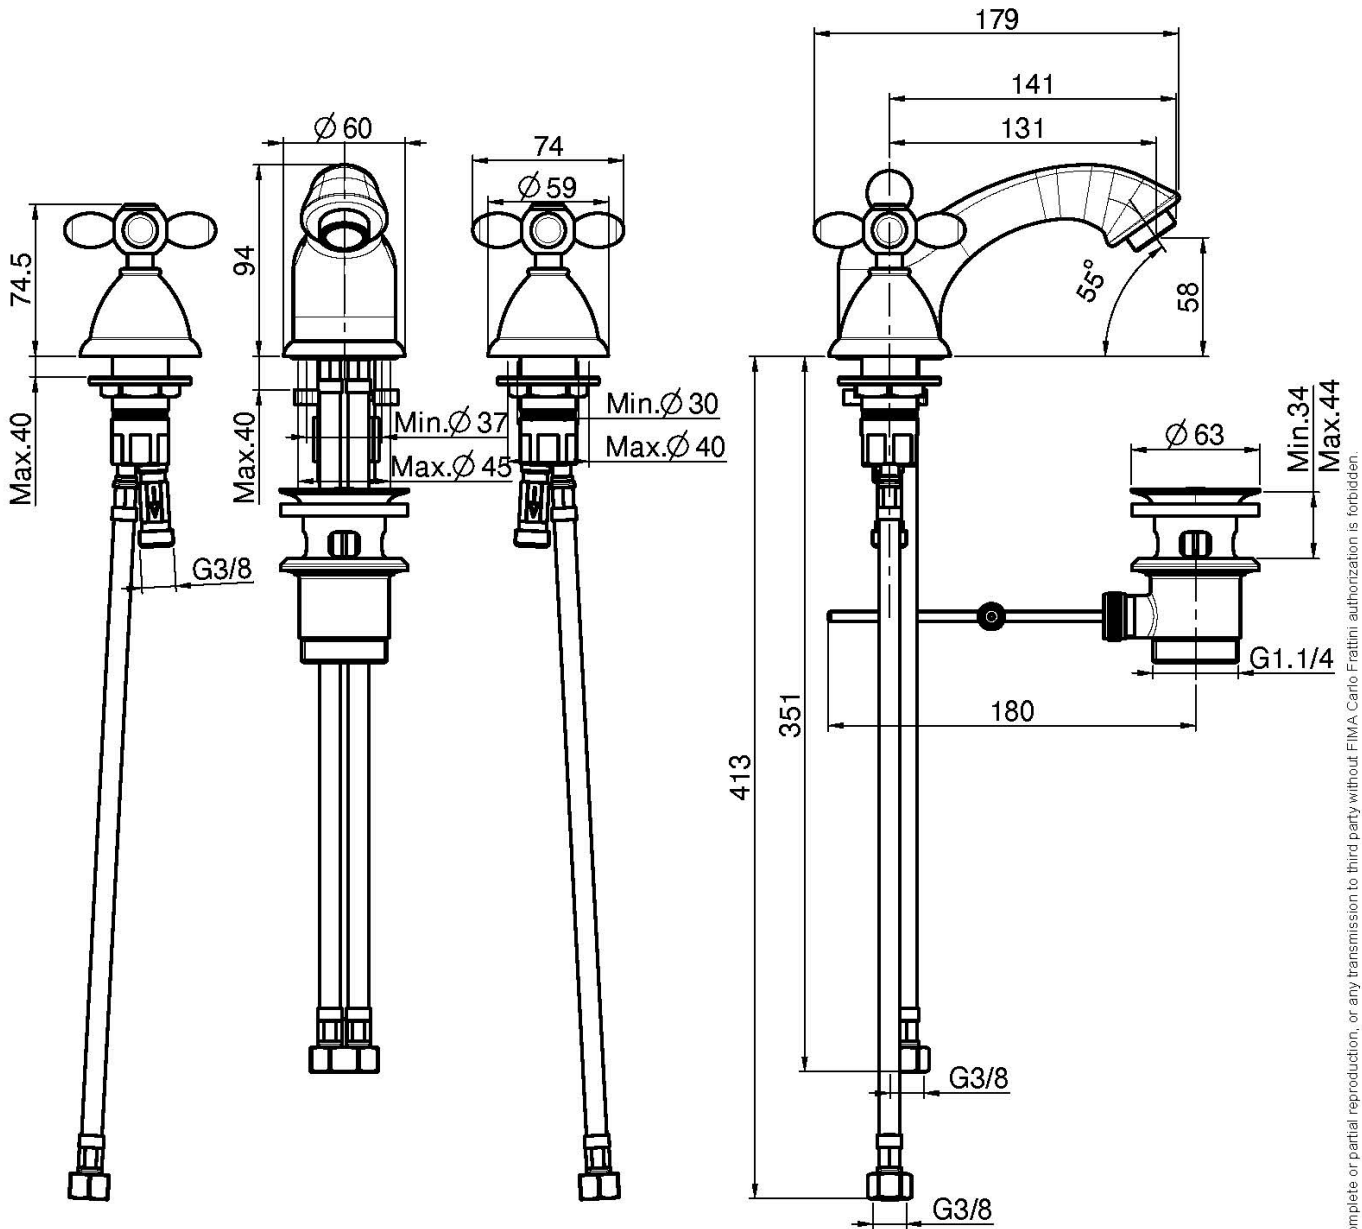

Code F5011

THREE-HOLES BASIN MIXER

- n. 2 flexible hoses
- pop-up waste 1"1/4

IMAGE

Finishing

-  CHROM
CR
-  BRUSHED NICKEL
SN
-  GOLD
OR
-  BRUSHED GOLD
OS
-  OLD BRONZE
BR
-  ANTIQUE COPPER
RA

See the general sales conditions in our current pricelist