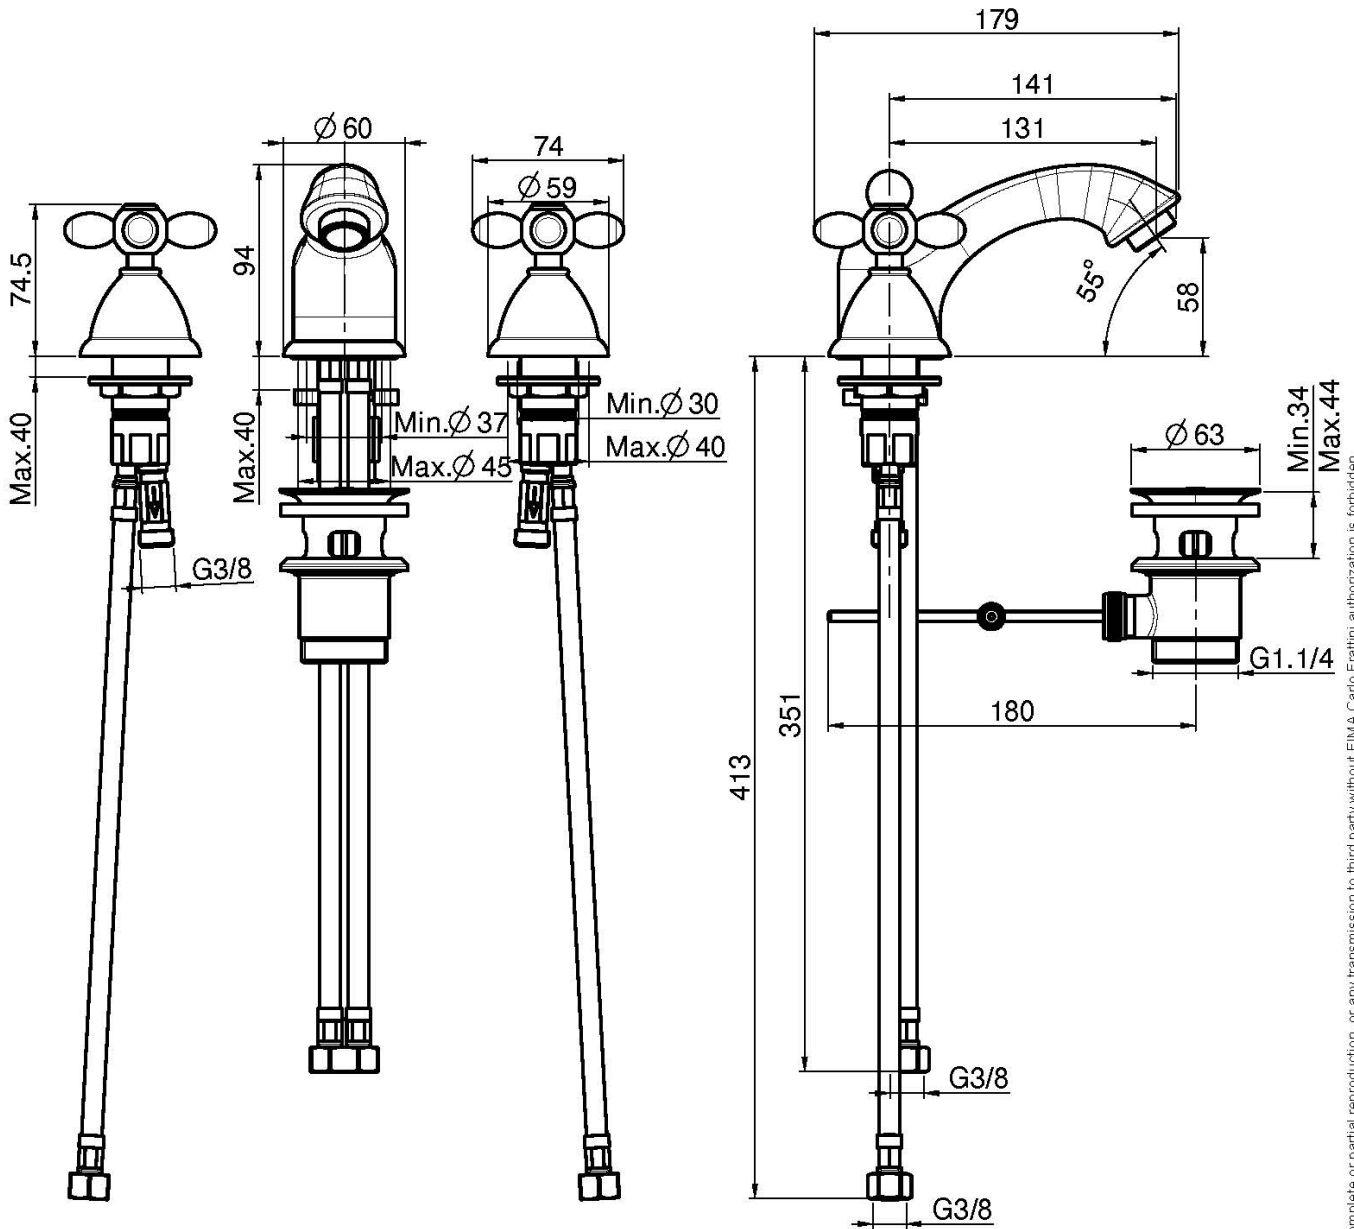

Code F5011

THREE-HOLES BASIN MIXER

- n. 2 flexible hoses
- pop-up waste 1"1/4

Finishing

-  CHROM
CR
-  BRUSHED NICKEL
SN
-  GOLD
OR
-  BRUSHED GOLD
OS
-  OLD BRONZE
BR
-  ANTIQUE COPPER
RA

IMAGE

See the general sales conditions in our current pricelist