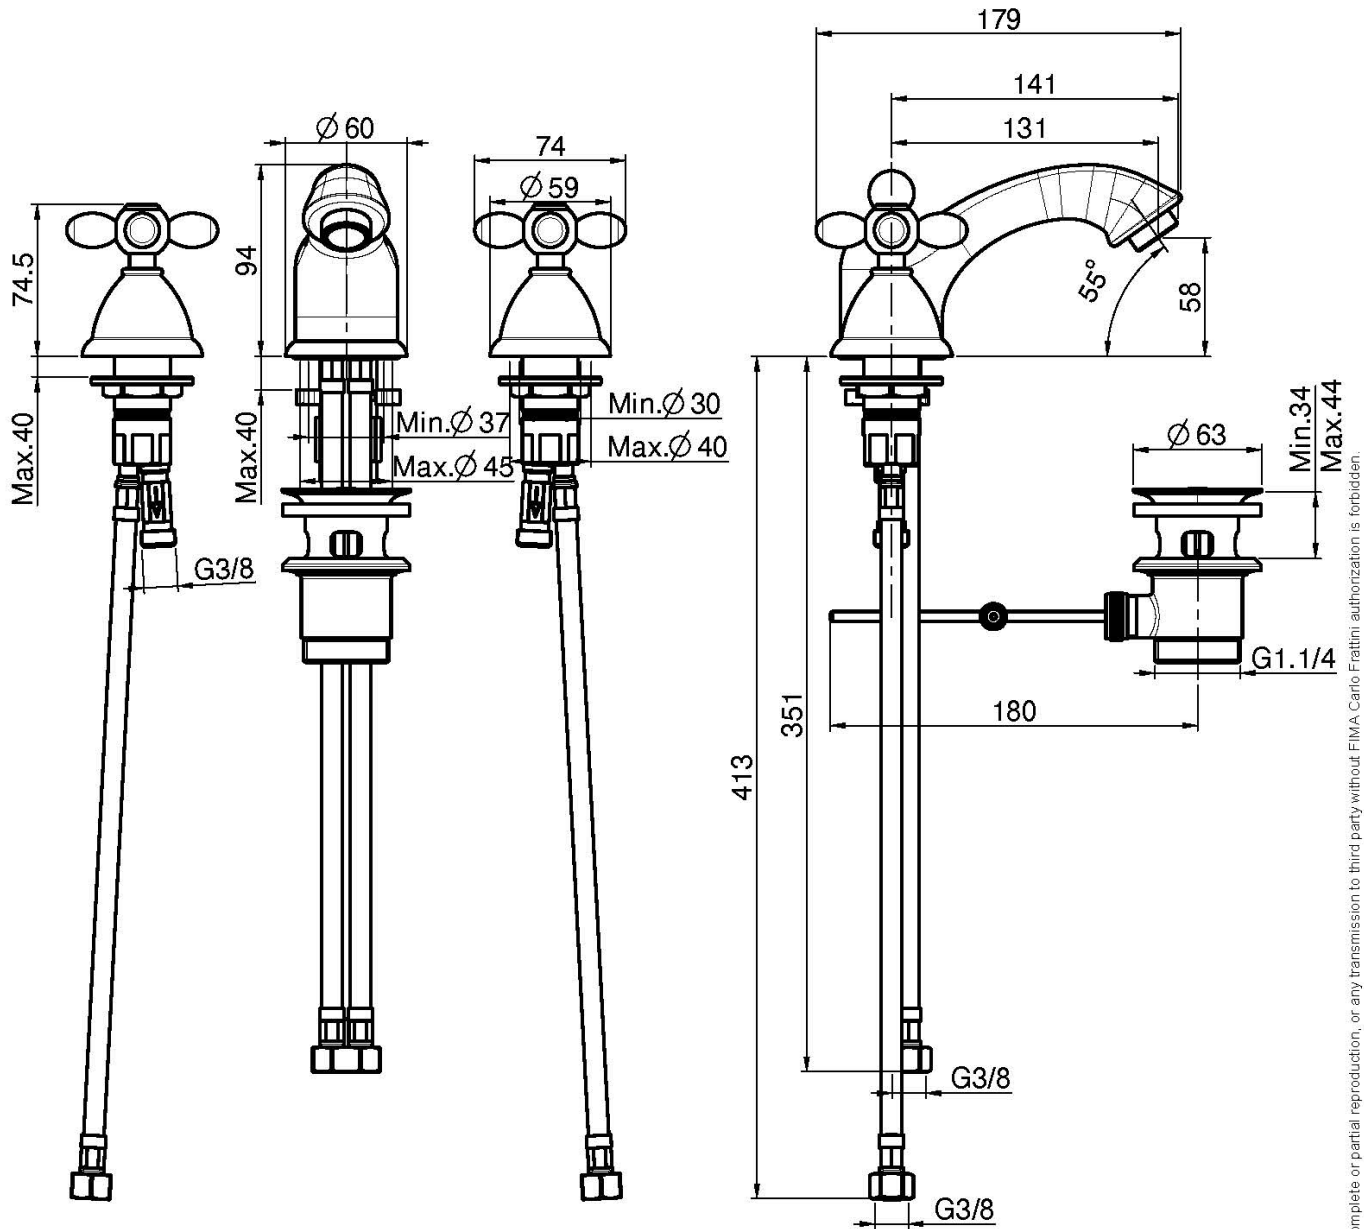

This drawing is the property of FIMA Carlo Frattini. Any complete or partial reproduction, or any transmission to third party without FIMA Carlo Frattini authorization is forbidden.