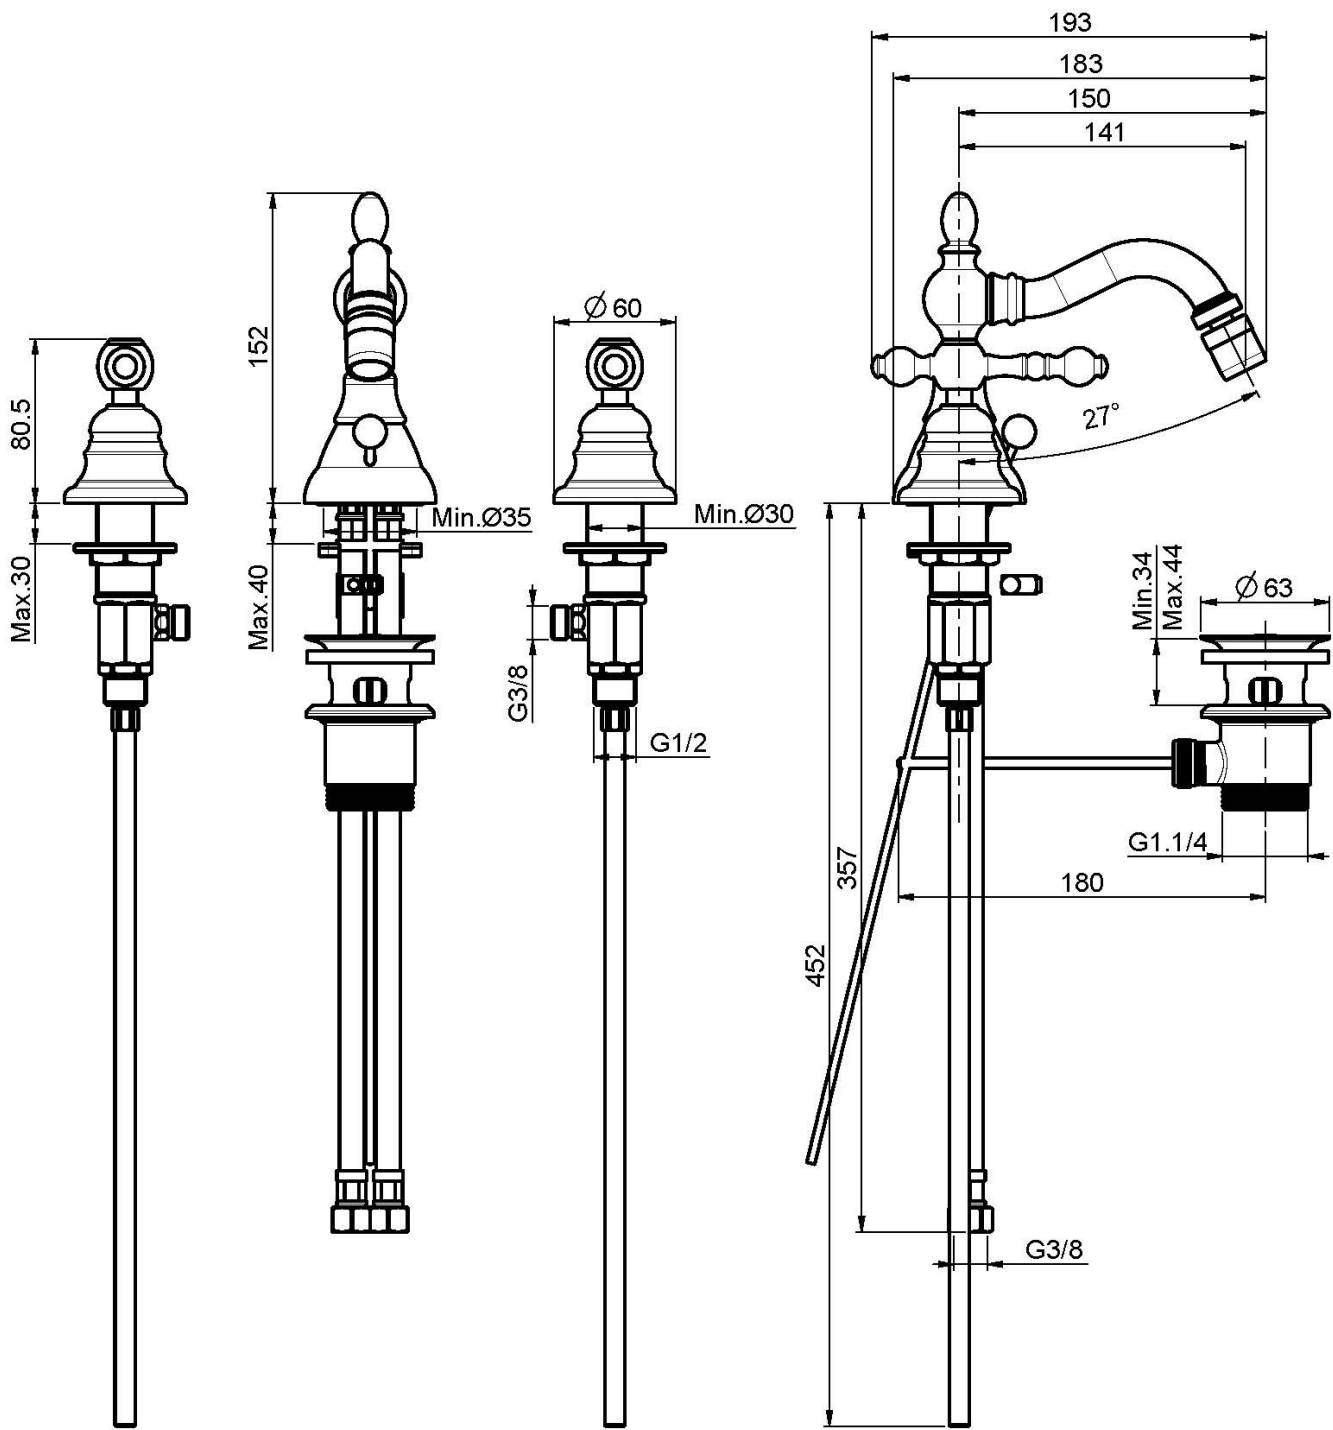

This drawing is the property of FIMA Carlo Frattini. Any complete or partial reproduction, or any transmission to third party without FIMA Carlo Frattini authorization is forbidden.