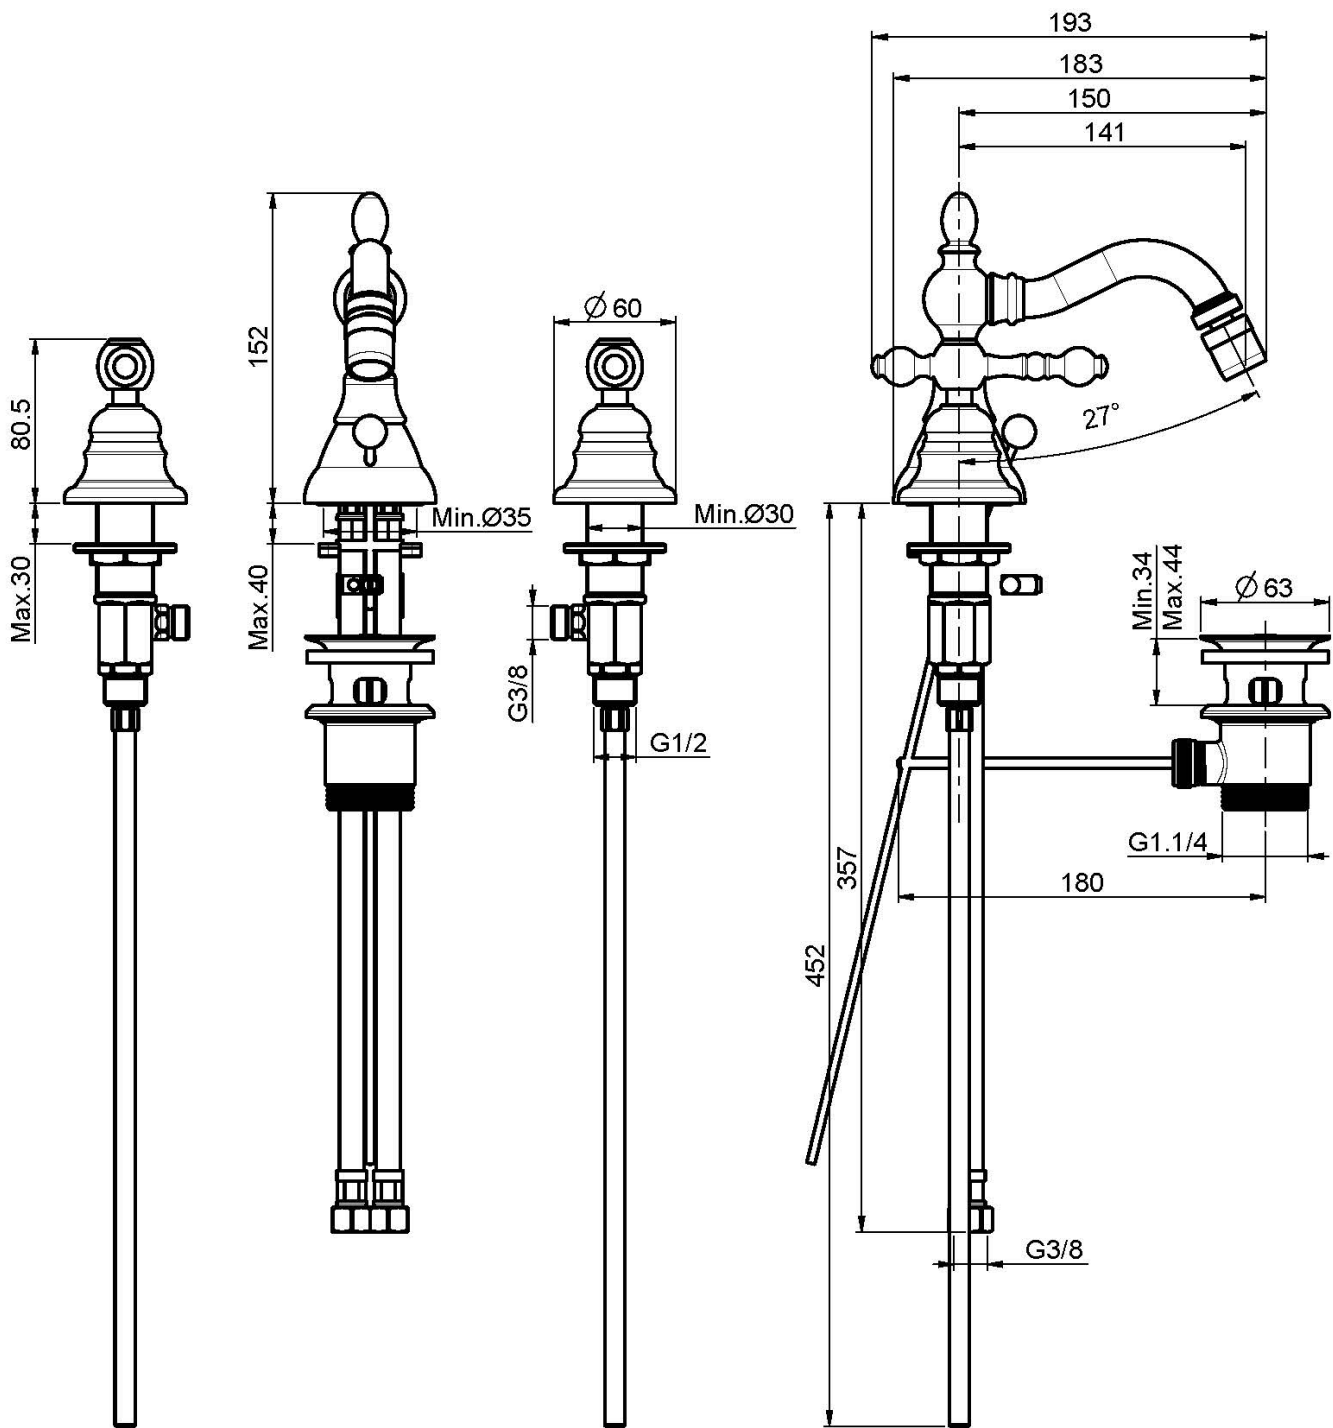

This drawing is the property of FIMA Carlo Frattini. Any complete or partial reproduction, or any transmission to third party without FIMA Carlo Frattini authorization is forbidden.