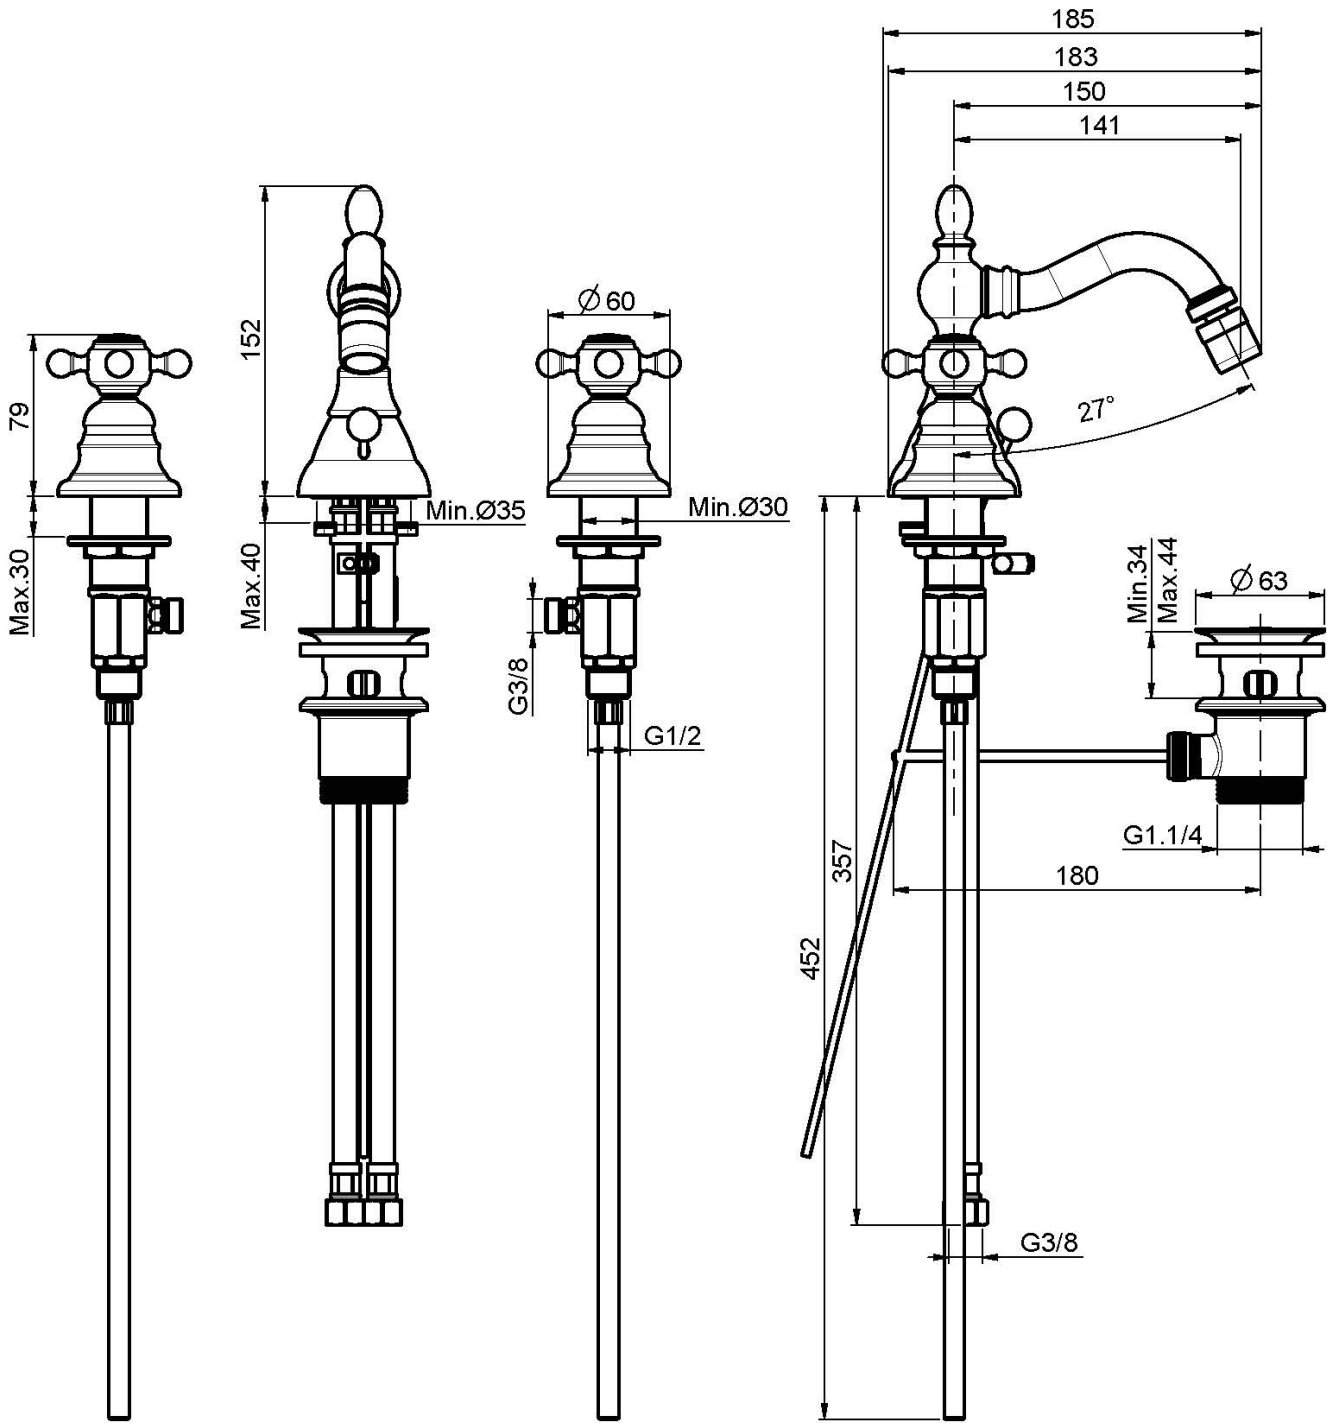

This drawing is the property of FIMA Carlo Frattini. Any complete or partial reproduction, or any transmission to third party without FIMA Carlo Frattini authorization is forbidden.