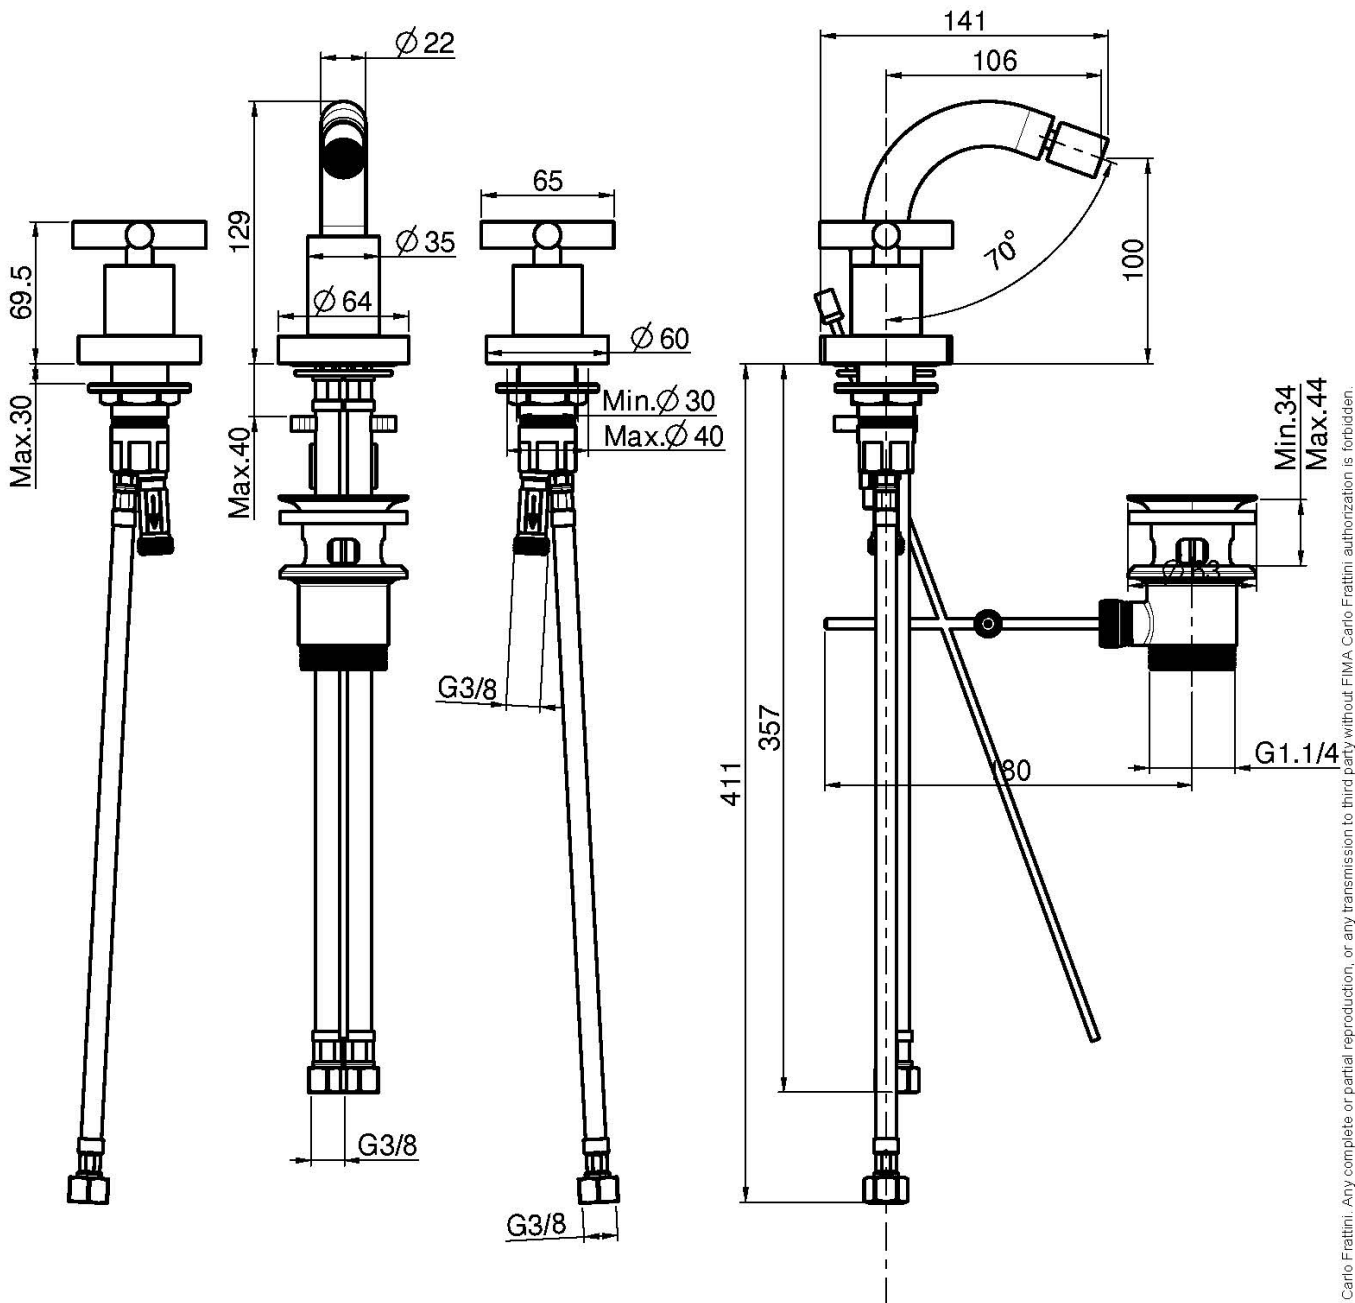

This drawing is the property of FIMA Carlo Frattini. Any complete or partial reproduction, or any transmission to third party without FIMA Carlo Frattini authorization is forbidden.