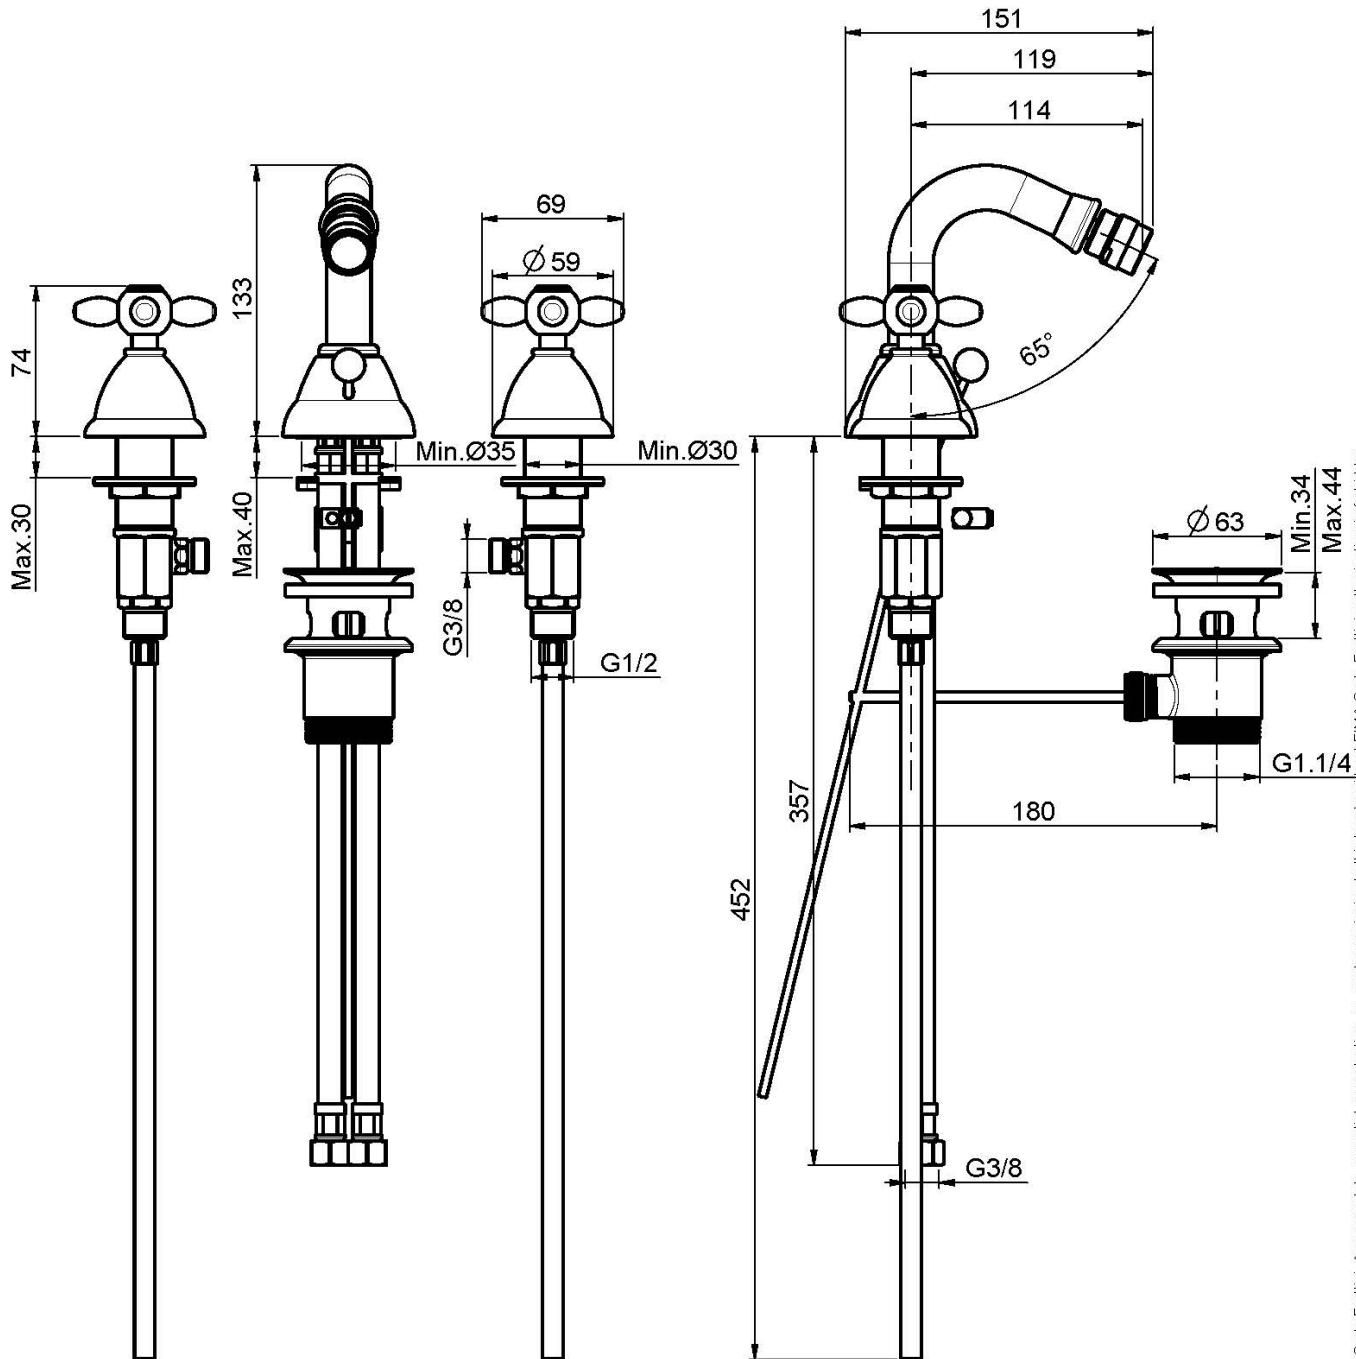

This drawing is the property of FIMA Carlo Frattini. Any complete or partial reproduction, or any transmission to third party without FIMA Carlo Frattini authorization is forbidden.