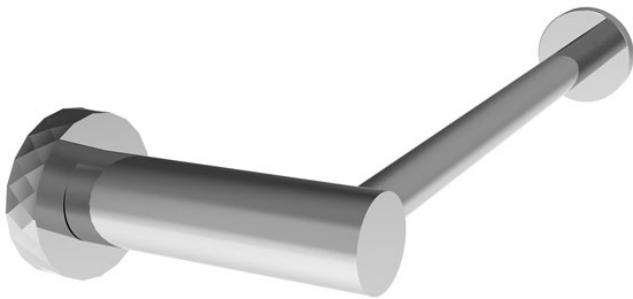

Code F6005/1

**TOILET ROLL HOLDER**

**IMAGE**

**Finishing**

-  CHROM  
CR
-  HL
-  HS
-  ZL
-  ZS
-  BRUSHED NICKEL  
SN
-  BLACK CHROME  
CN
-  BRUSHED BLACK CHROME  
CS
-  WHITE MATT  
BS
-  BLACK MATT  
NS
-  GOLD  
OR
-  BRUSHED GOLD  
OS