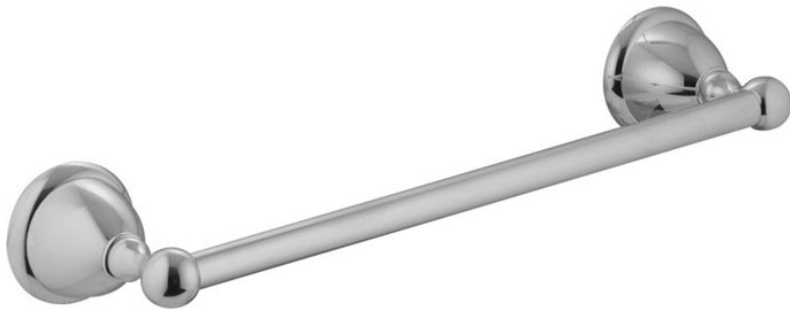

Code F6040/30

**TOWEL HOLDER 30 CM**

IMAGE

Finishing

-  CHROM  
CR
-  BRUSHED NICKEL  
SN
-  GOLD  
OR
-  BRUSHED GOLD  
OS
-  OLD BRONZE  
BR
-  ANTIQUE COPPER  
RA

See the general sales conditions in our current pricelist