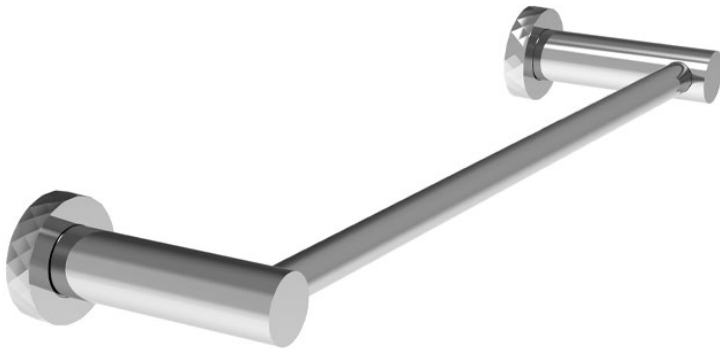

Code F6000/30

**TOWEL HOLDER 30 CM**

IMAGE

Finishing

-  CHROM  
CR
-  HL
-  HS
-  ZL
-  ZS
-  BRUSHED NICKEL  
SN
-  BLACK CHROME  
CN
-  BRUSHED BLACK CHROME  
CS
-  WHITE MATT  
BS
-  BLACK MATT  
NS
-  GOLD  
OR
-  BRUSHED GOLD  
OS