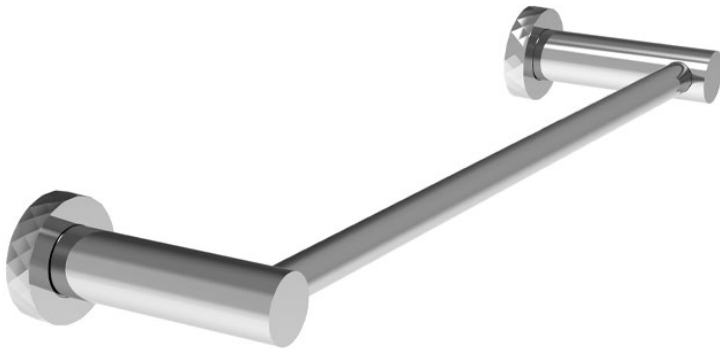

Code F6000/30

TOWEL HOLDER 30 CM

IMAGE

Finishing

-  CHROM
CR
-  HL
-  HS
-  ZL
-  ZS
-  BRUSHED NICKEL
SN
-  BLACK CHROME
CN
-  BRUSHED BLACK CHROME
CS
-  WHITE MATT
BS
-  BLACK MATT
NS
-  GOLD
OR
-  BRUSHED GOLD
OS