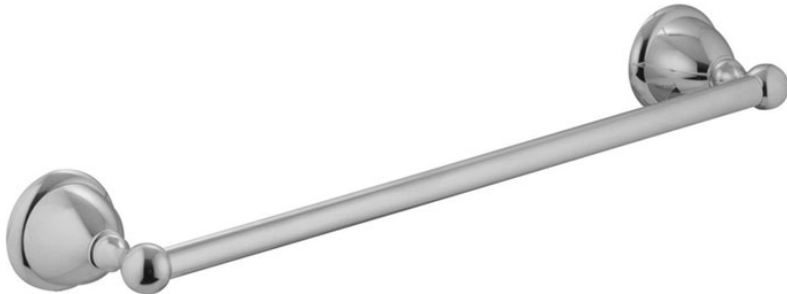

Code F6040/40

TOWEL HOLDER 40 CM

IMAGE

Finishing

-  CHROM
CR
-  BRUSHED NICKEL
SN
-  GOLD
OR
-  BRUSHED GOLD
OS
-  OLD BRONZE
BR
-  ANTIQUE COPPER
RA

See the general sales conditions in our current pricelist