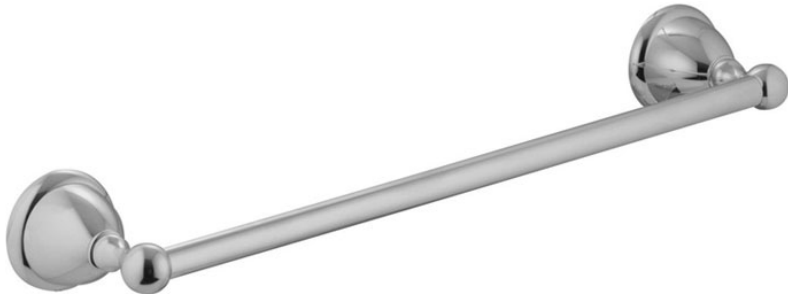

Code F6040/40

**TOWEL HOLDER 40 CM**

IMAGE

Finishing

-  CHROM  
CR
-  BRUSHED NICKEL  
SN
-  GOLD  
OR
-  BRUSHED GOLD  
OS
-  OLD BRONZE  
BR
-  ANTIQUE COPPER  
RA

See the general sales conditions in our current pricelist