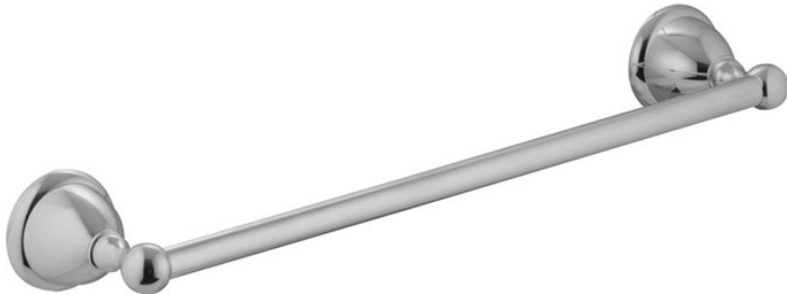

Code F6040/40

**TOWEL HOLDER 40 CM**

IMAGE

Finishing

-  CHROM  
CR
-  BRUSHED NICKEL  
SN
-  GOLD  
OR
-  BRUSHED GOLD  
OS
-  OLD BRONZE  
BR
-  ANTIQUE COPPER  
RA

See the general sales conditions in our current pricelist