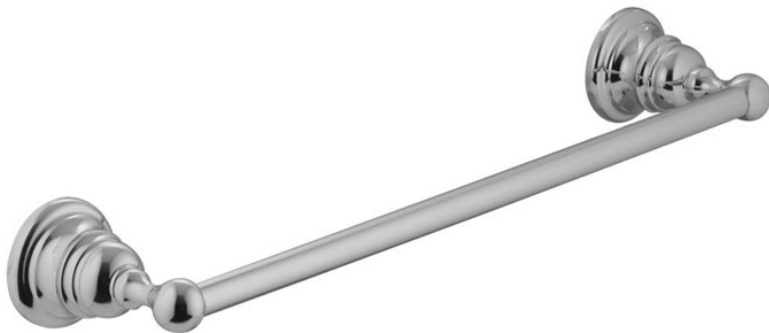

Code F6060/40

**TOWEL HOLDER 40 CM**

IMAGE

Finiture

-  CHROM  
CR
-  BRUSHED NICKEL  
SN
-  GOLD  
OR
-  BRUSHED GOLD  
OS
-  OLD BRONZE  
BR
-  ANTIQUE COPPER  
RA

See the general sales conditions in our current pricelist