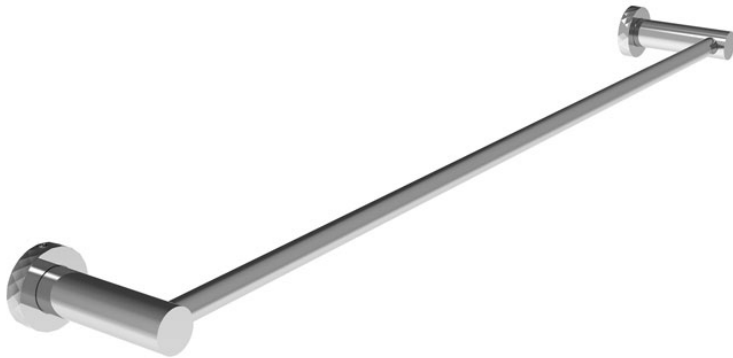

Code F6000/60

TOWEL HOLDER 60 CM

IMAGE

Finishing

-  CHROM
CR
-  HL
-  HS
-  ZL
-  ZS
-  BRUSHED NICKEL
SN
-  BLACK CHROME
CN
-  BRUSHED BLACK CHROME
CS
-  WHITE MATT
BS
-  BLACK MATT
NS
-  GOLD
OR
-  BRUSHED GOLD
OS