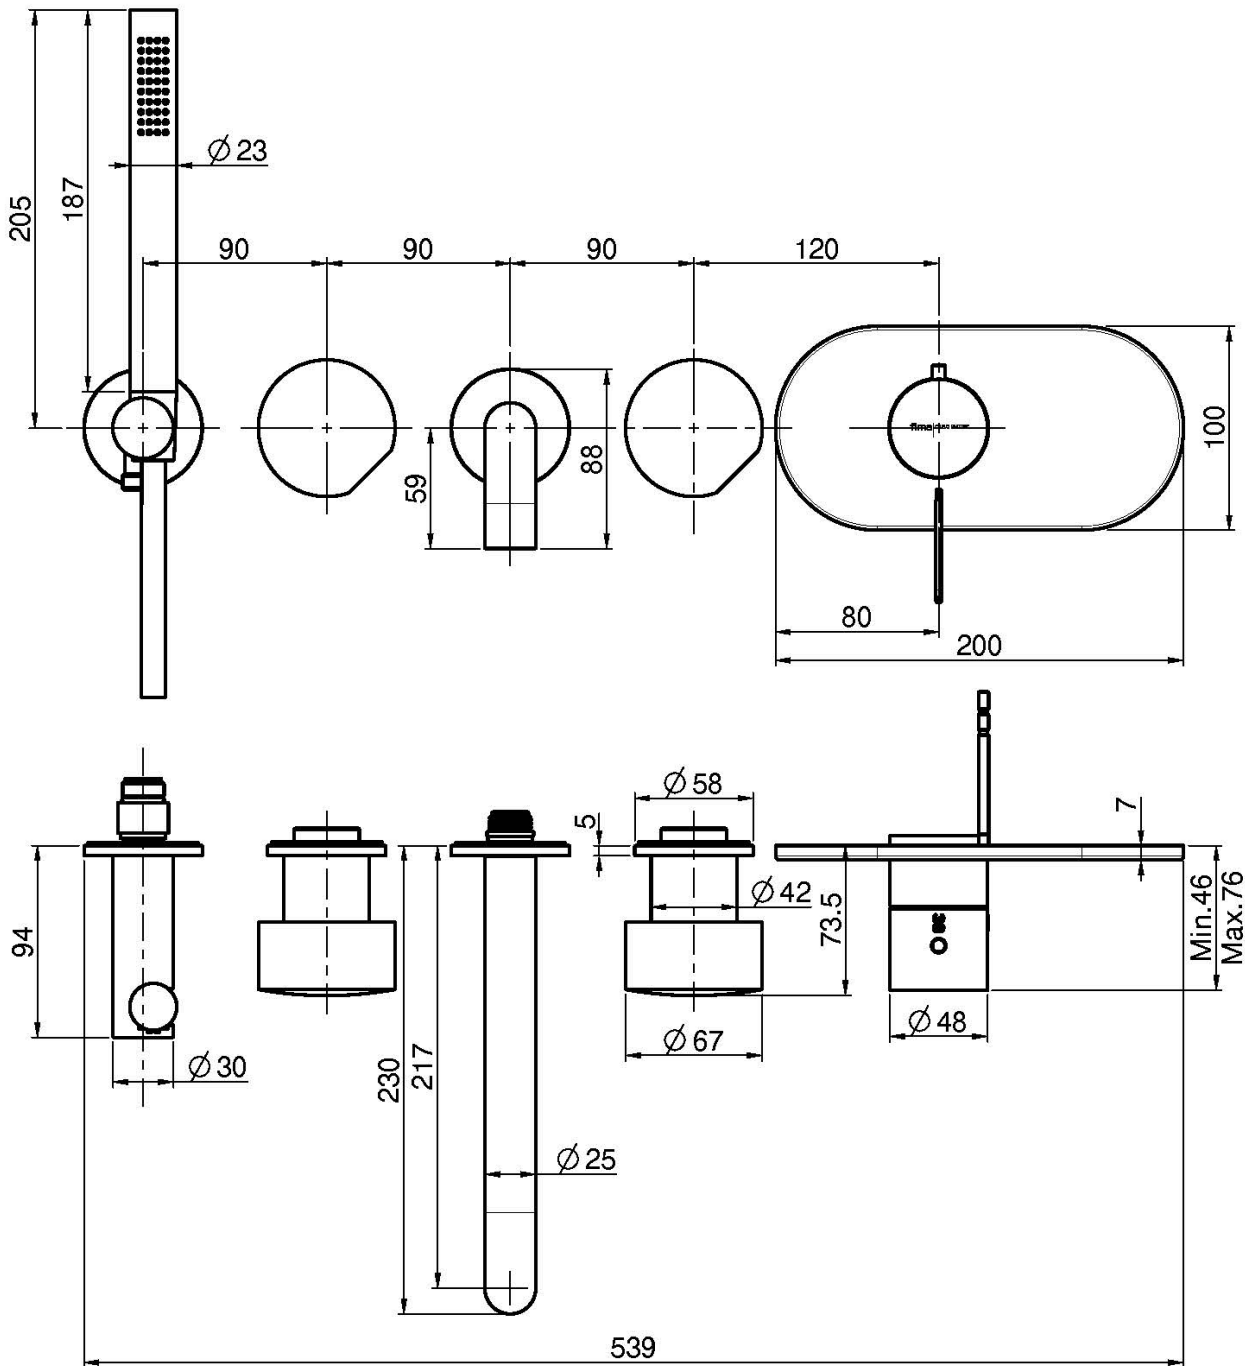

This drawing is the property of FIMA Carlo Frattini. Any complete or partial reproduction, or any transmission to third party without FIMA Carlo Frattini authorization is forbidden.