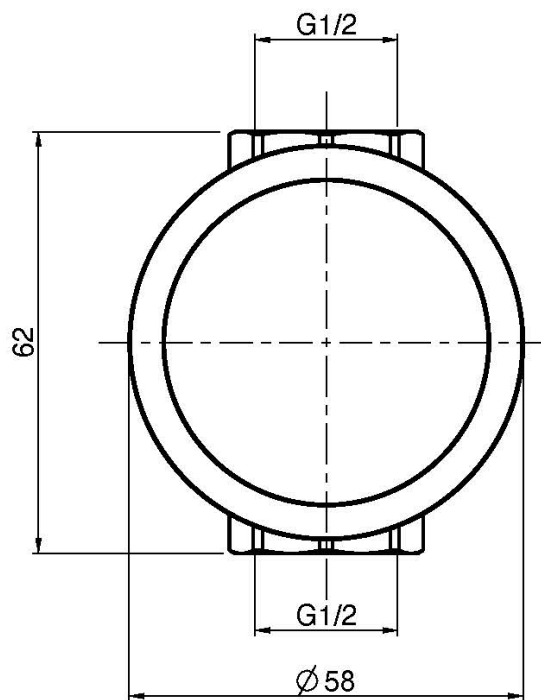

This drawing is the property of FIMA Carlo Frattini. Any complete or partial reproduction, or any transmission to third party without FIMA Carlo Frattini authorization is forbidden.