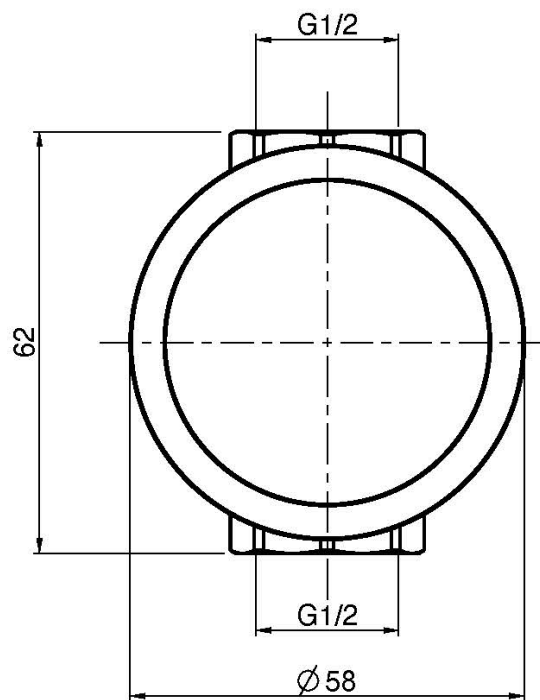

This drawing is the property of FIMA Carlo Frattini. Any complete or partial reproduction, or any transmission to third party without FIMA Carlo Frattini authorization is forbidden.