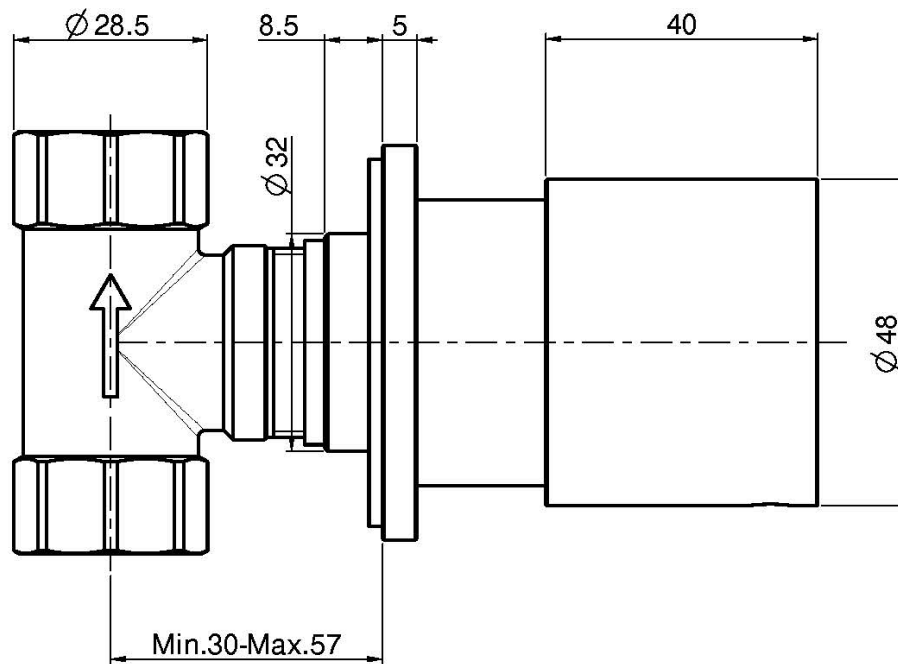

This drawing is the property of FIMA Carlo Frattini. Any complete or partial reproduction, or any transmission to third party without FIMA Carlo Frattini authorization is forbidden.