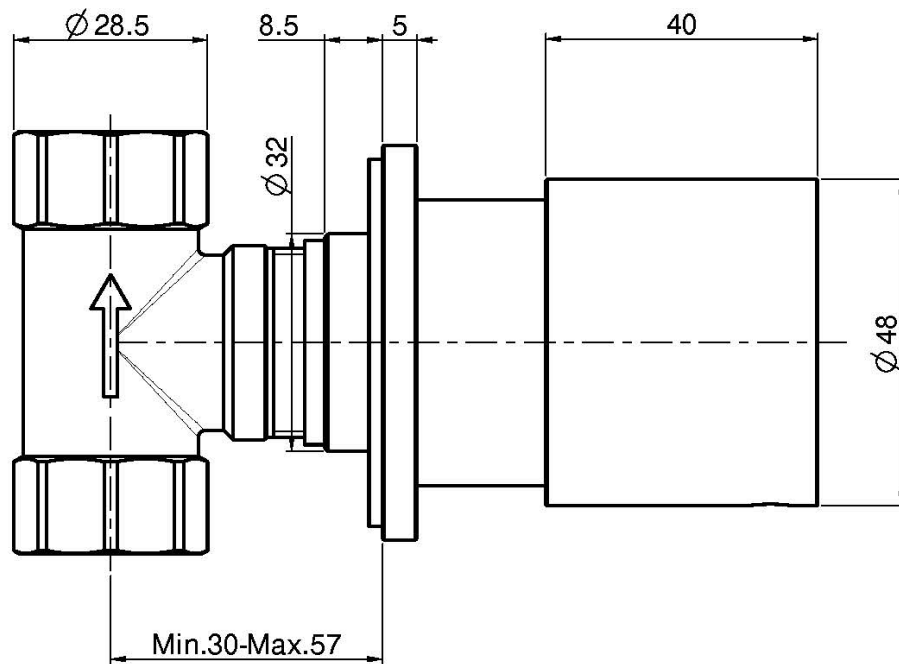

This drawing is the property of FIMA Carlo Frattini. Any complete or partial reproduction, or any transmission to third party without FIMA Carlo Frattini authorization is forbidden.