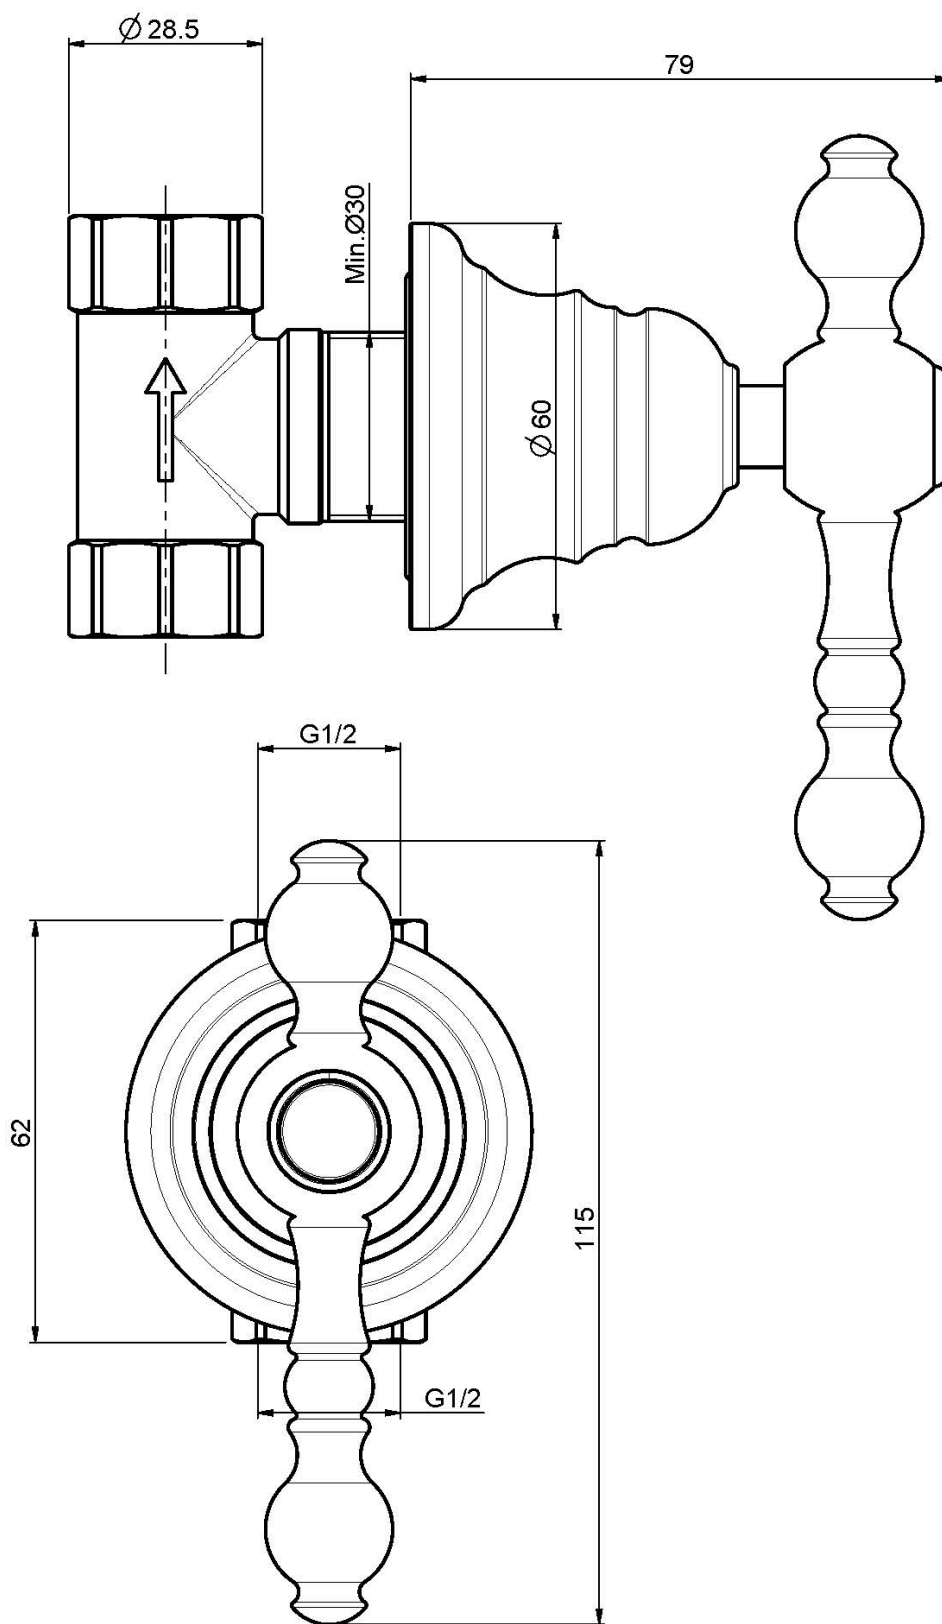

This drawing is the property of FIMA Carlo Frattini. Any complete or partial reproduction, or any transmission to third party without FIMA Carlo Frattini authorization is forbidden.