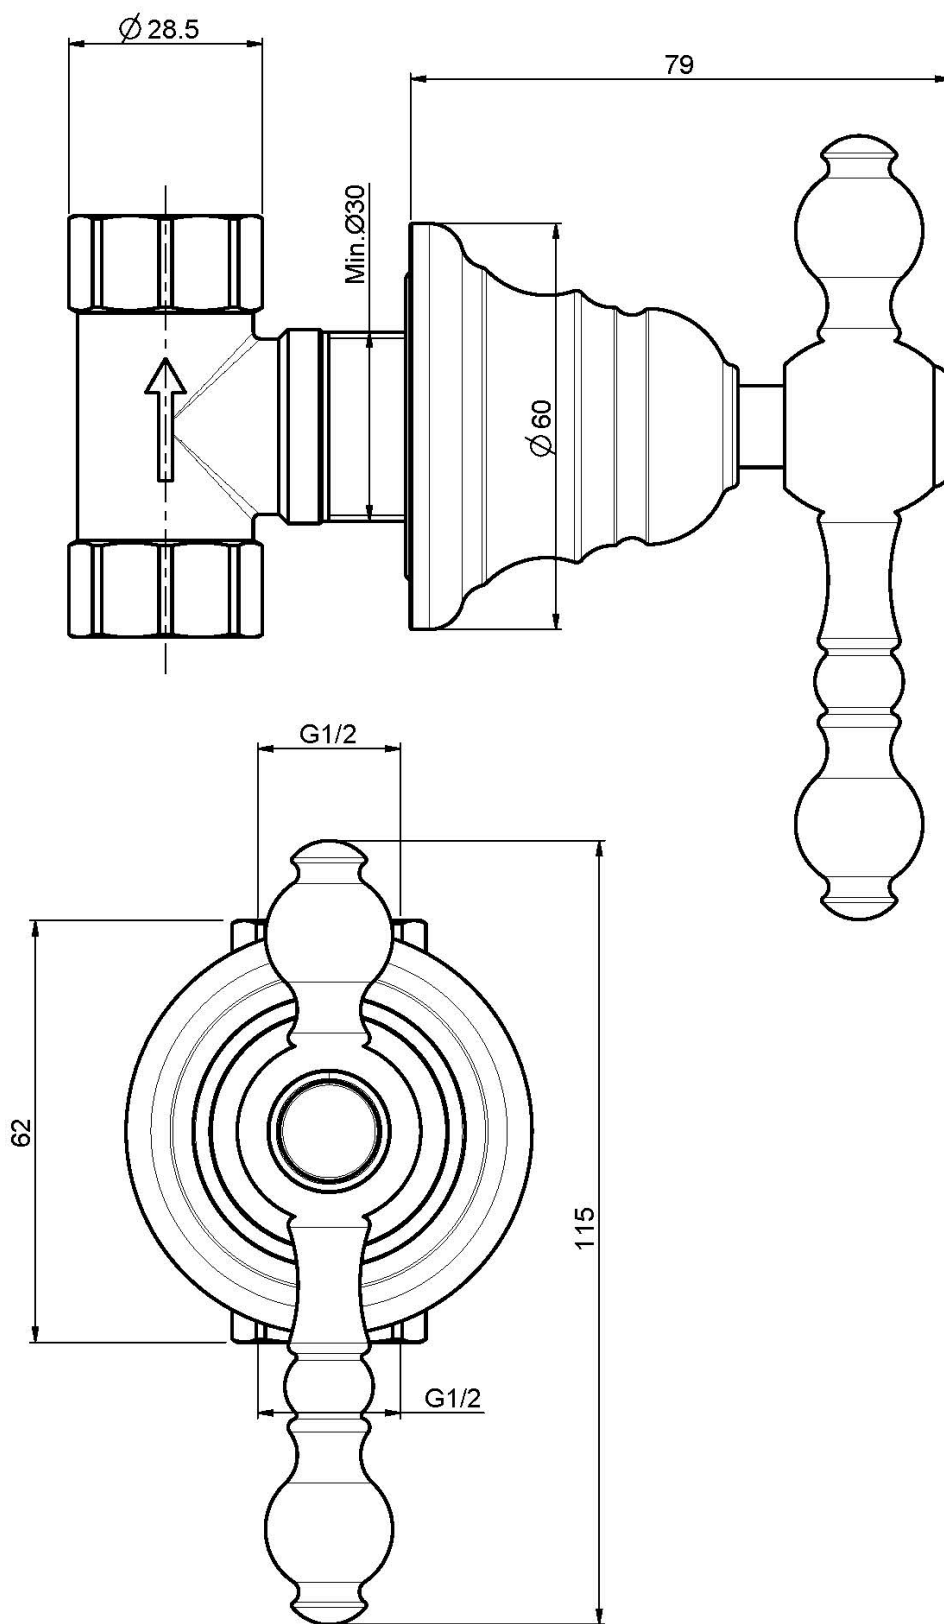

This drawing is the property of FIMA Carlo Frattini. Any complete or partial reproduction, or any transmission to third party without FIMA Carlo Frattini authorization is forbidden.