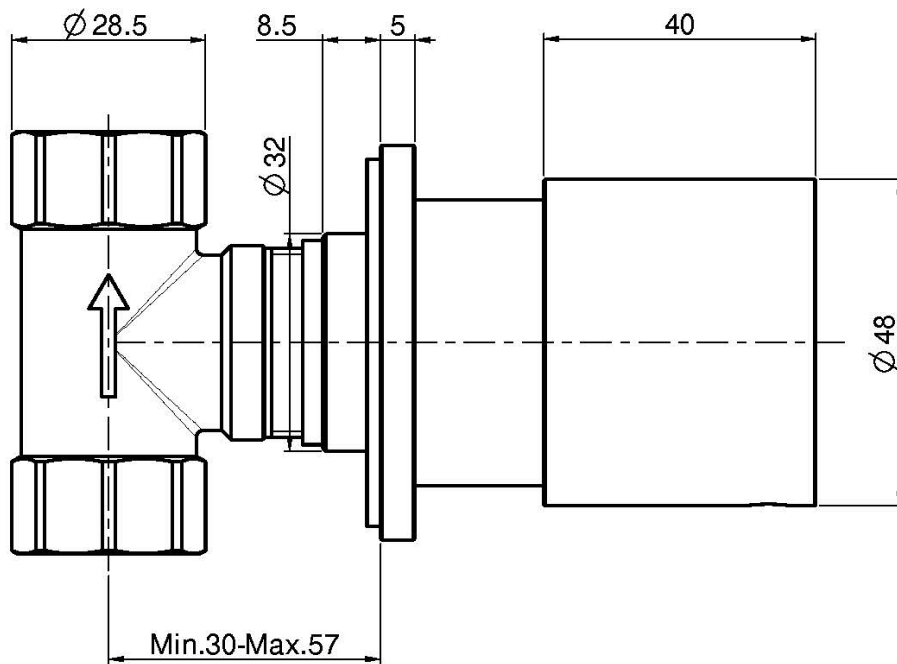

This drawing is the property of FIMA Carlo Frattini. Any complete or partial reproduction, or any transmission to third party without FIMA Carlo Frattini authorization is forbidden.