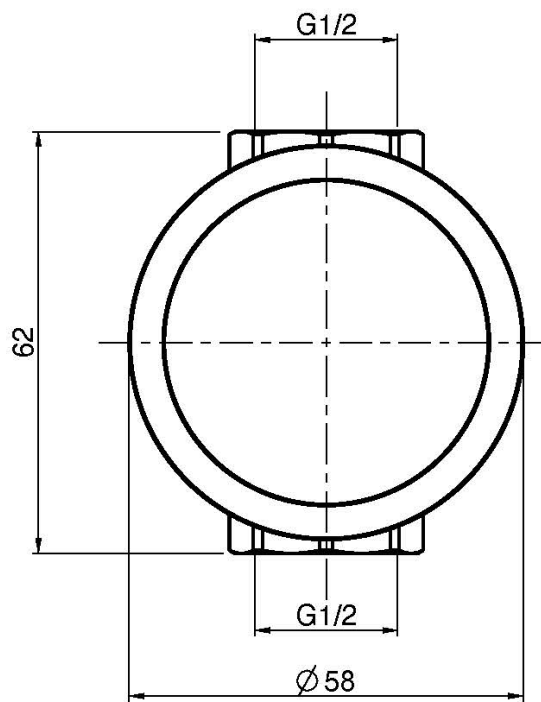

This drawing is the property of FIMA Carlo Frattini. Any complete or partial reproduction, or any transmission to third party without FIMA Carlo Frattini authorization is forbidden.