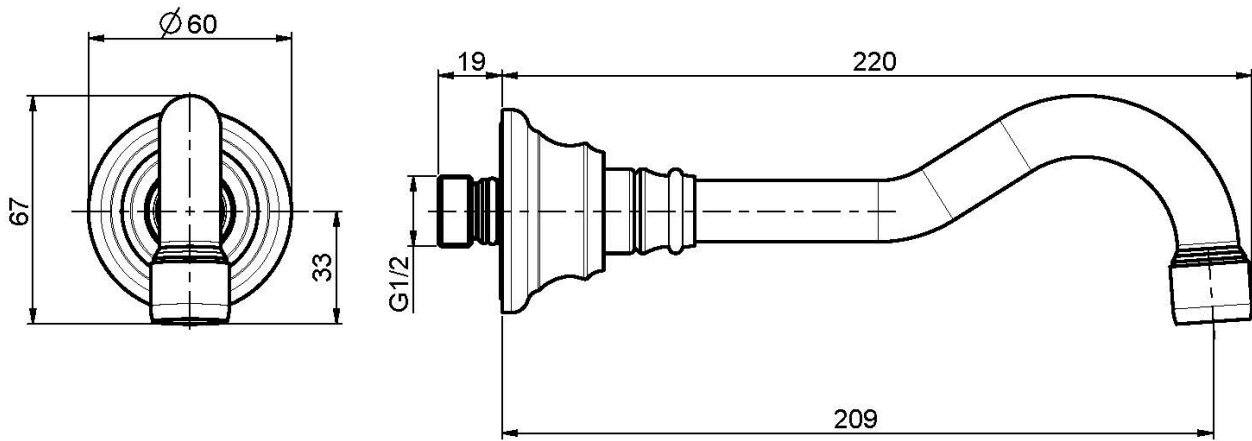

Code F2157

WALL MOUNTED BATH SPOUT

- spout 209 mm
- 1/2" thread

Finishing

-  CHROM
CR
-  BRUSHED NICKEL
SN
-  GOLD
OR
-  BRUSHED GOLD
OS
-  OLD BRONZE
BR
-  ANTIQUE COPPER
RA

IMAGE

See the general sales conditions in our current pricelist