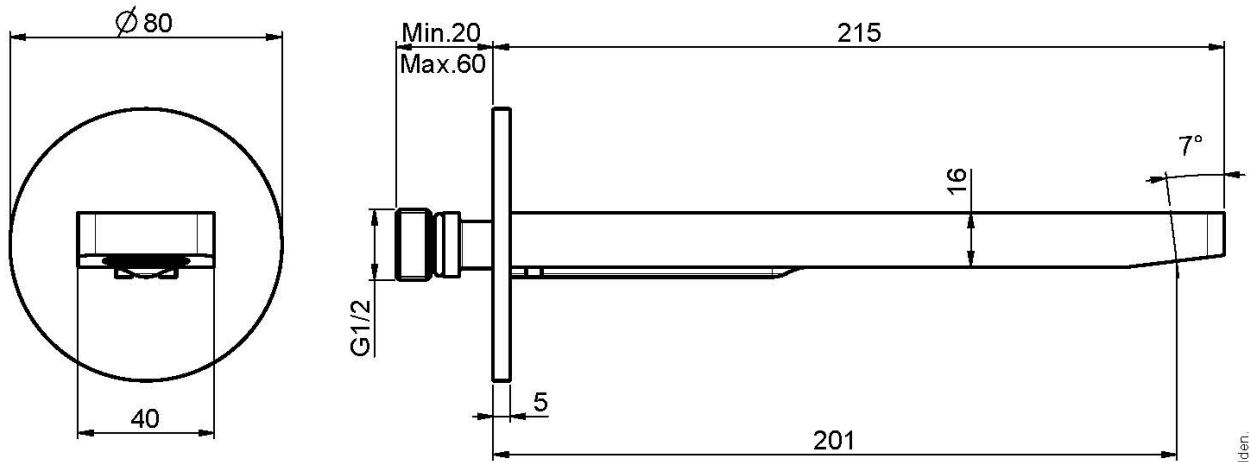

This drawing is the property of FIMA Carlo Frattini. Any complete or partial reproduction, or any transmission to third party without FIMA Carlo Frattini authorization is forbidden.