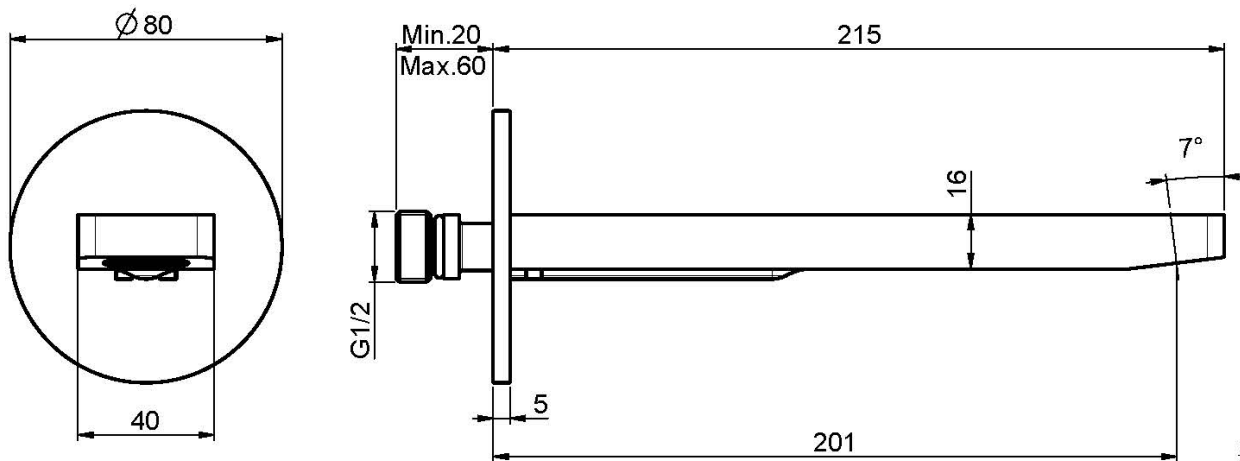

This drawing is the property of FIMA Carlo Frattini. Any complete or partial reproduction, or any transmission to third party without FIMA Carlo Frattini authorization is forbidden.