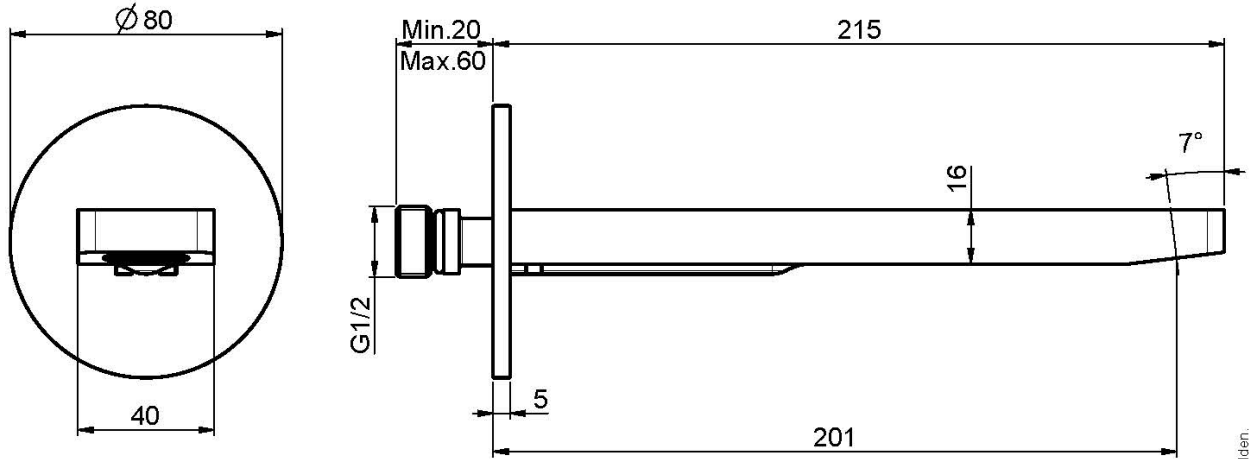

This drawing is the property of FIMA Carlo Frattini. Any complete or partial reproduction, or any transmission to third party without FIMA Carlo Frattini authorization is forbidden.