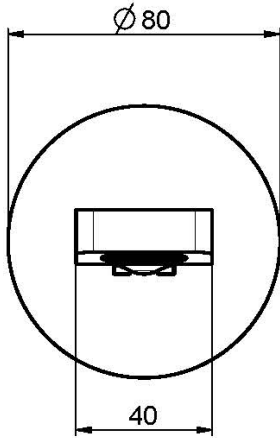

This drawing is the property of FIMA Carlo Frattini. Any complete or partial reproduction, or any transmission to third party without FIMA Carlo Frattini authorization is forbidden.