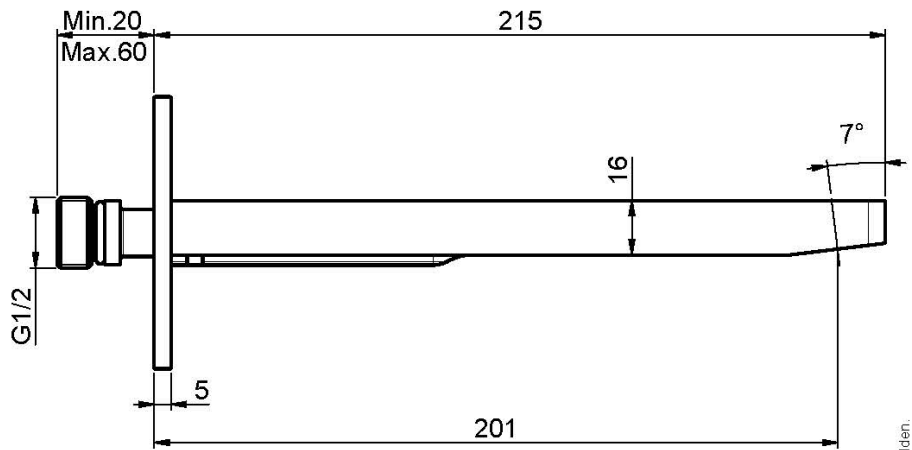

Code F2418

WALL MOUNTED BATH SPOUT

- spout 201 mm
- 1/2" thread

Finishing

 CHROM
CR

IMAGE

See the general sales conditions in our current pricelist

This drawing is the property of FIMA Carlo Frattini. Any complete or partial reproduction, or any transmission to third party without FIMA Carlo Frattini authorization is forbidden.