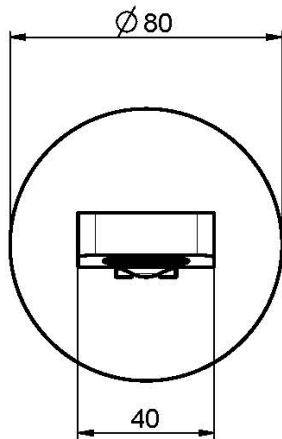

Code F2418

WALL MOUNTED BATH SPOUT

- spout 201 mm
- 1/2" thread

Finishing

 CHROM
CR

IMAGE

See the general sales conditions in our current pricelist

This drawing is the property of FIMA Carlo Frattini. Any complete or partial reproduction, or any transmission to third party without FIMA Carlo Frattini authorization is forbidden.