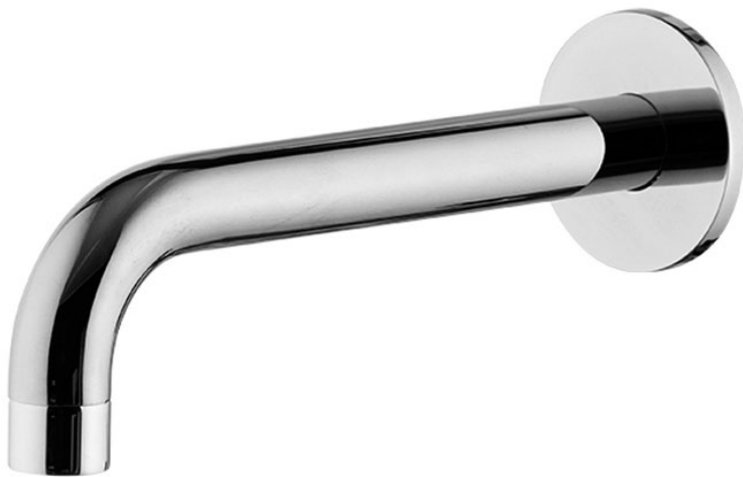

Code F2929

WALL MOUNTED BATH SPOUT

- spout 210 mm
- 1/2" thread

IMAGE

Finishing

-  CHROM
CR
-  HL
-  HS
-  ZL
-  ZS
-  BRUSHED NICKEL
SN
-  BLACK CHROME
CN
-  BRUSHED BLACK CHROME
CS
-  WHITE MATT
BS
-  BLACK MATT
NS
-  GOLD
OR
-  BRUSHED GOLD
OS