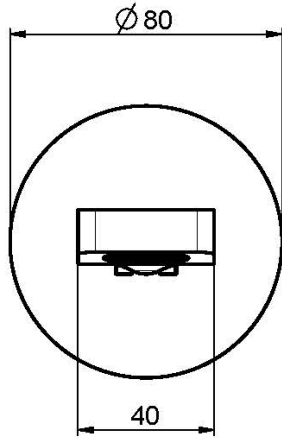

This drawing is the property of FIMA Carlo Frattini. Any complete or partial reproduction, or any transmission to third party without FIMA Carlo Frattini authorization is forbidden.