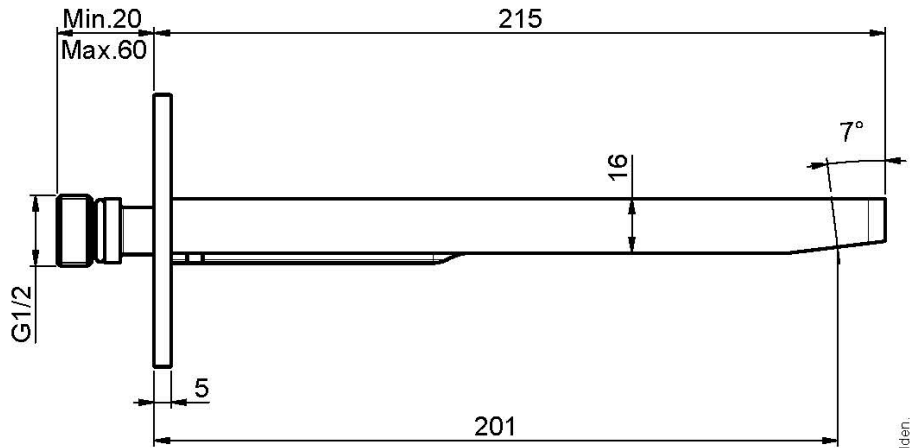

This drawing is the property of FIMA Carlo Frattini. Any complete or partial reproduction, or any transmission to third party without FIMA Carlo Frattini authorization is forbidden.