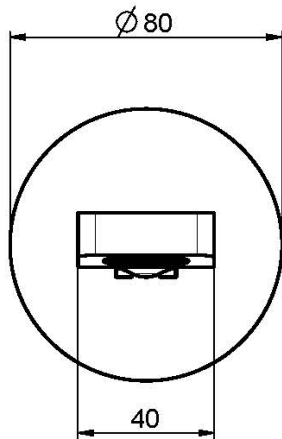

This drawing is the property of FIMA Carlo Frattini. Any complete or partial reproduction, or any transmission to third party without FIMA Carlo Frattini authorization is forbidden.