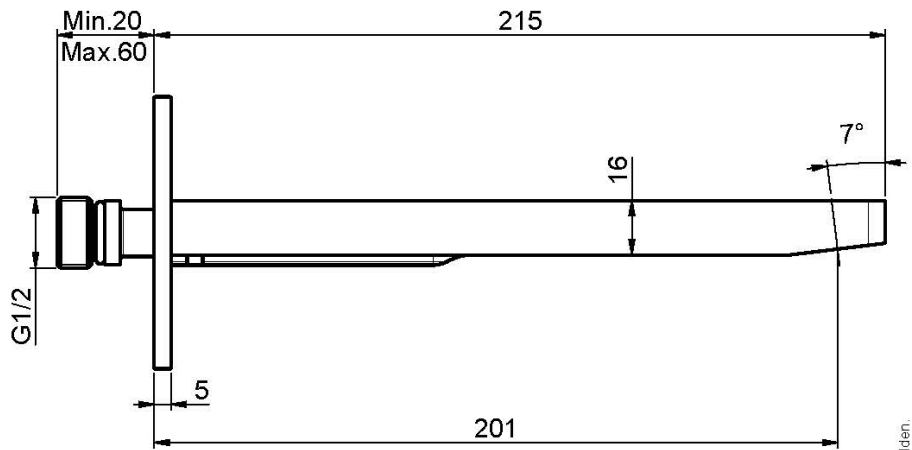

This drawing is the property of FIMA Carlo Frattini. Any complete or partial reproduction, or any transmission to third party without FIMA Carlo Frattini authorization is forbidden.