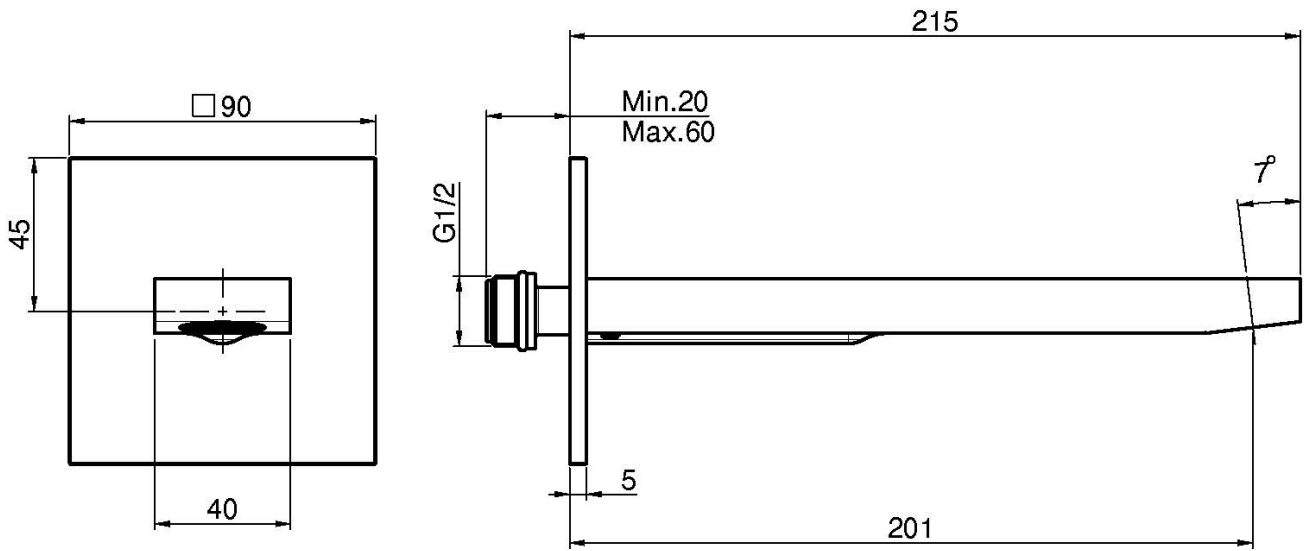

Code F2424

WALL MOUNTED BATH SPOUT

- spout 201 mm
- 1/2" thread

Finishing

-  CHROM
CR
-  BRUSHED NICKEL
SN
-  WHITE MATT
BS
-  BLACK MATT
NS

IMAGE

See the general sales conditions in our current pricelist

This drawing is the property of FIMA Carlo Frattini. Any complete or partial reproduction, or any transmission to third party without FIMA Carlo Frattini authorization is forbidden.