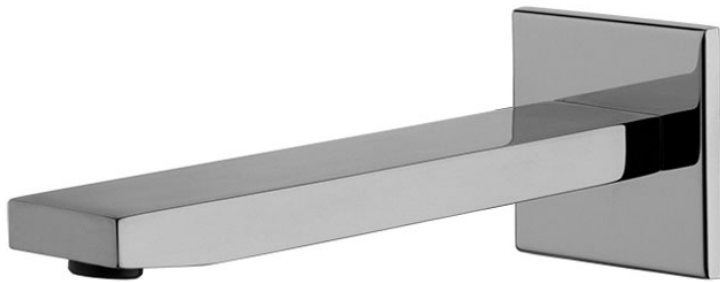

Code F2424

WALL MOUNTED BATH SPOUT

- spout 201 mm
- 1/2" thread

Finishing

-  CHROM
CR
-  BRUSHED NICKEL
SN
-  WHITE MATT
BS
-  BLACK MATT
NS

IMAGE

See the general sales conditions in our current pricelist

This drawing is the property of FIMA Carlo Frattini. Any complete or partial reproduction, or any transmission to third party without FIMA Carlo Frattini authorization is forbidden.