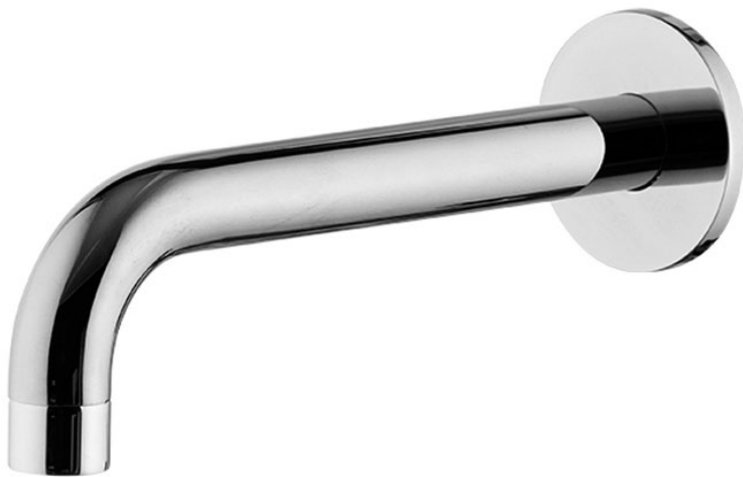

Code F2929

## WALL MOUNTED BATH SPOUT

- spout 207 mm
- 1/2" thread

## IMAGE