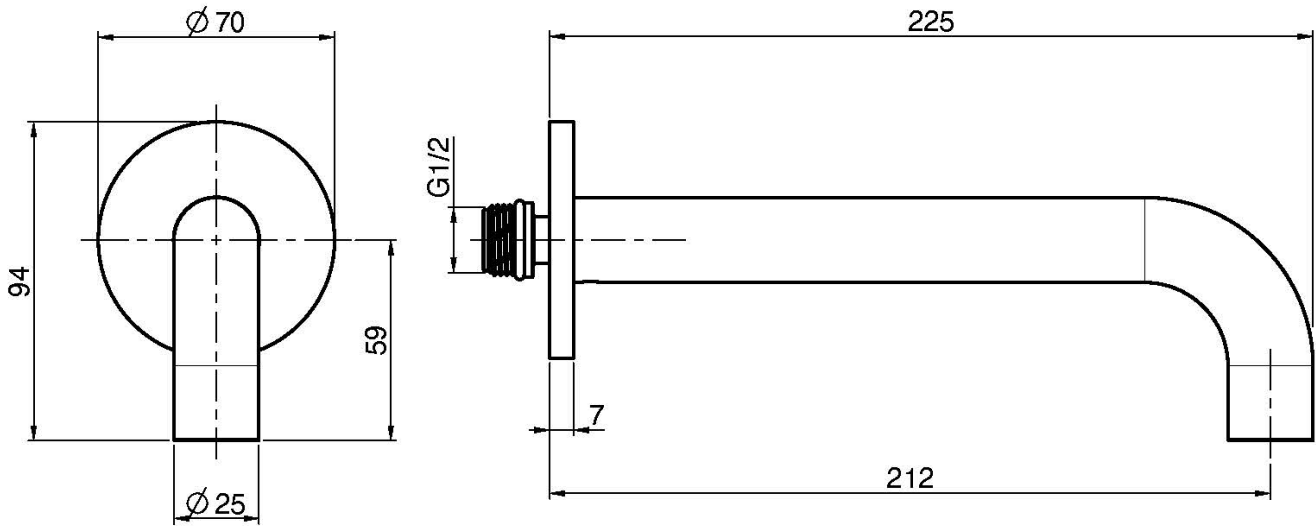

This drawing is the property of FIMA Carlo Frattini. Any complete or partial reproduction, or any transmission to third party without FIMA Carlo Frattini authorization is forbidden.