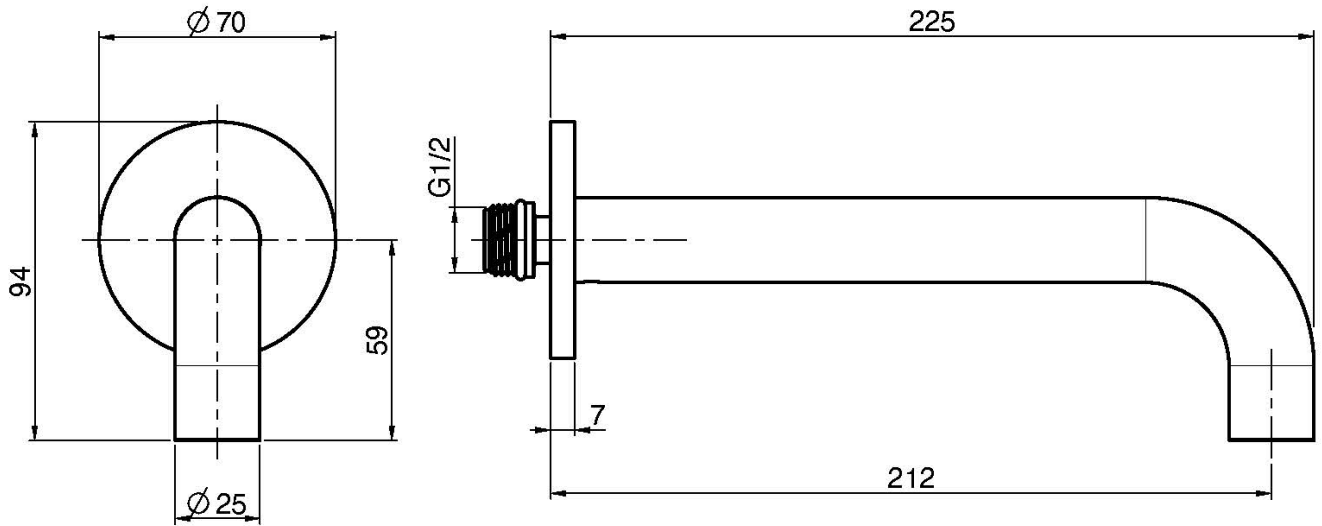

This drawing is the property of FIMA Carlo Frattini. Any complete or partial reproduction, or any transmission to third party without FIMA Carlo Frattini authorization is forbidden.