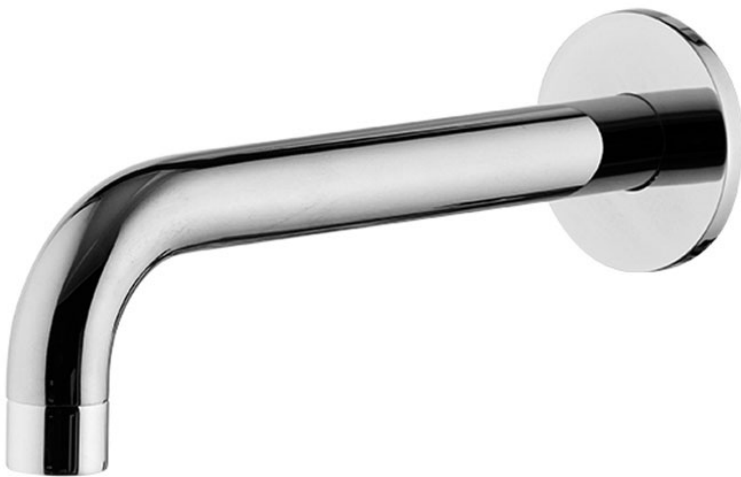

Code F2929

WALL MOUNTED BATH SPOUT

- spout 207 mm
- 1/2" thread

IMAGE

Finishing

-  CHROM
CR
-  HL
-  HS
-  ZL
-  ZS
-  BRUSHED NICKEL
SN
-  BLACK CHROME
CN
-  BRUSHED BLACK CHROME
CS
-  WHITE MATT
BS
-  BLACK MATT
NS
-  GOLD
OR
-  BRUSHED GOLD
OS