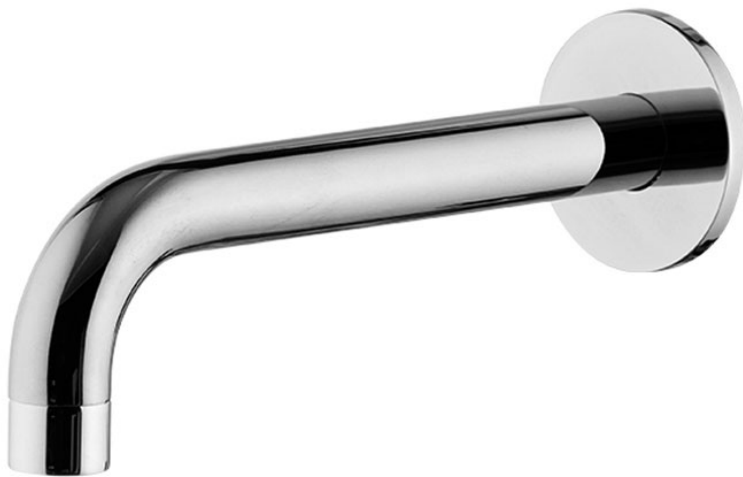

Code F2929

WALL MOUNTED BATH SPOUT

- spout 207 mm
- 1/2" thread

IMAGE

Finishing

-  CHROM
CR
-  HL
-  HS
-  ZL
-  ZS
-  BRUSHED NICKEL
SN
-  BLACK CHROME
CN
-  BRUSHED BLACK CHROME
CS
-  WHITE MATT
BS
-  BLACK MATT
NS
-  GOLD
OR
-  BRUSHED GOLD
OS