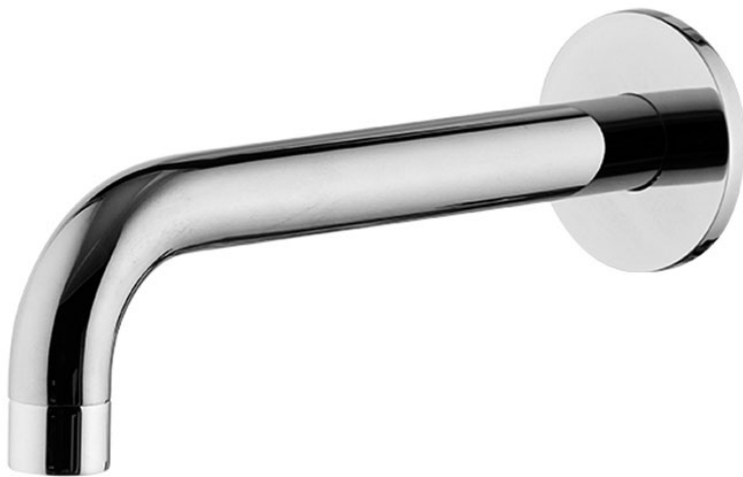

Code F2929

## WALL MOUNTED BATH SPOUT

- spout 207 mm
- 1/2" thread

IMAGE

Finishing

-  CHROM  
CR
-  HL
-  HS
-  ZL
-  ZS
-  BRUSHED NICKEL  
SN
-  BLACK CHROME  
CN
-  BRUSHED BLACK CHROME  
CS
-  WHITE MATT  
BS
-  BLACK MATT  
NS
-  GOLD  
OR
-  BRUSHED GOLD  
OS