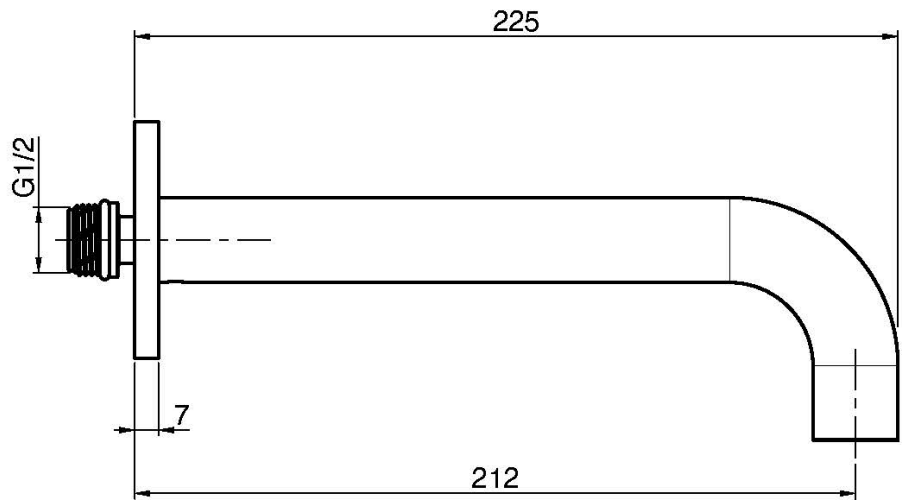

This drawing is the property of FIMA Carlo Frattini. Any complete or partial reproduction, or any transmission to third party without FIMA Carlo Frattini authorization is forbidden.