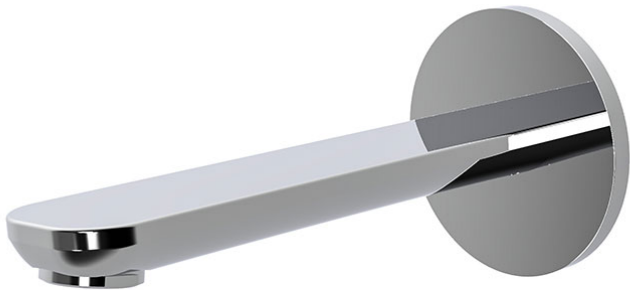

Code F2222

WALL MOUNTED BATH SPOUT

- spout 201 mm
- 1/2" thread

IMAGE

Finiture

-  CHROM
CR
-  HL
-  HS
-  ZL
-  ZS
-  BRUSHED NICKEL
SN
-  BLACK CHROME
CN
-  BRUSHED BLACK CHROME
CS
-  WHITE MATT
BS
-  BLACK MATT
NS
-  GOLD
OR
-  BRUSHED GOLD
OS