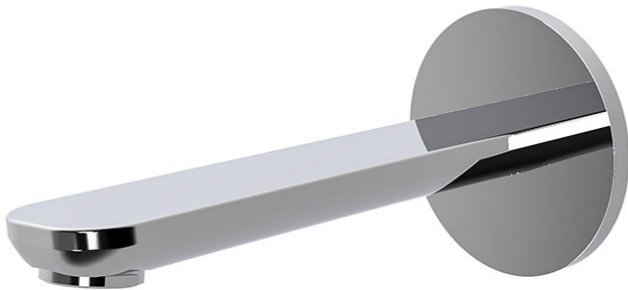

Code F2222

WALL MOUNTED BATH SPOUT

- spout 201 mm
- 1/2" thread

IMAGE

Finiture

-  CHROM
CR
-  HL
-  HS
-  ZL
-  ZS
-  BRUSHED NICKEL
SN
-  BLACK CHROME
CN
-  BRUSHED BLACK CHROME
CS
-  WHITE MATT
BS
-  BLACK MATT
NS
-  GOLD
OR
-  BRUSHED GOLD
OS