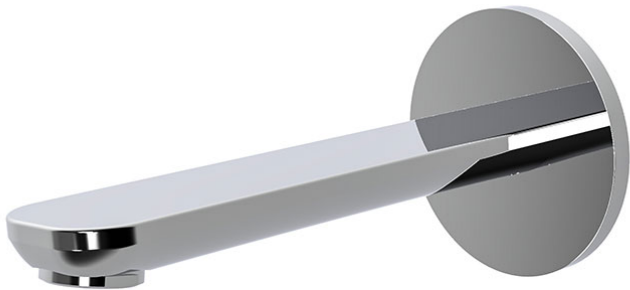

Code F2222

## WALL MOUNTED BATH SPOUT

- spout 201 mm
- 1/2" thread

IMAGE

Finiture

-  CHROM  
CR
-  HL
-  HS
-  ZL
-  ZS
-  BRUSHED NICKEL  
SN
-  BLACK CHROME  
CN
-  BRUSHED BLACK CHROME  
CS
-  WHITE MATT  
BS
-  BLACK MATT  
NS
-  GOLD  
OR
-  BRUSHED GOLD  
OS