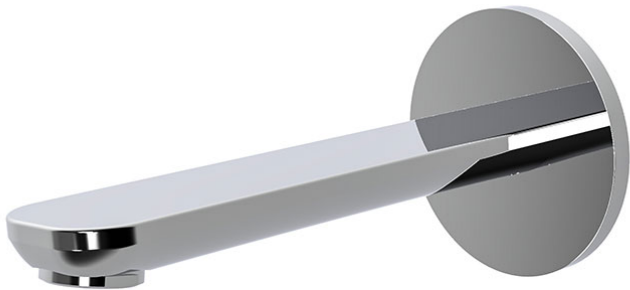

Code F2222

WALL MOUNTED BATH SPOUT

- spout 201 mm
- 1/2" thread

IMAGE

Finiture

-  CHROM
CR
-  HL
-  HS
-  ZL
-  ZS
-  BRUSHED NICKEL
SN
-  BLACK CHROME
CN
-  BRUSHED BLACK CHROME
CS
-  WHITE MATT
BS
-  BLACK MATT
NS