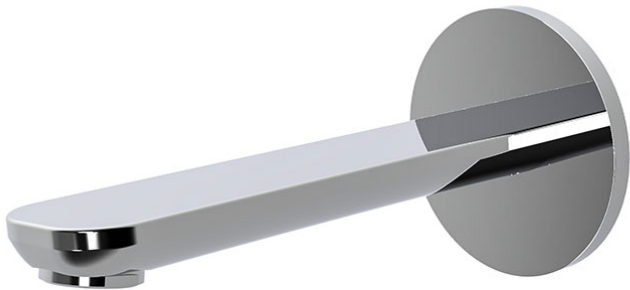

Code F2222

## WALL MOUNTED BATH SPOUT

- spout 201 mm
- 1/2" thread

IMAGE

Finiture

-  CHROM  
CR
-  HL
-  HS
-  ZL
-  ZS
-  BRUSHED NICKEL  
SN
-  BLACK CHROME  
CN
-  BRUSHED BLACK CHROME  
CS
-  WHITE MATT  
BS
-  BLACK MATT  
NS