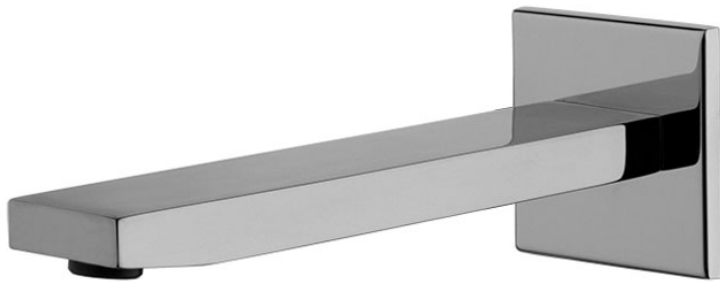

Code F2424

WALL MOUNTED BATH SPOUT

- spout 201 mm
- 1/2" thread

IMAGE

Finishing

-  CHROM
CR
-  HL
-  HS
-  ZL
-  ZS
-  BRUSHED NICKEL
SN
-  BLACK CHROME
CN
-  BRUSHED BLACK CHROME
CS
-  WHITE MATT
BS
-  BLACK MATT
NS
-  GOLD
OR
-  BRUSHED GOLD
OS