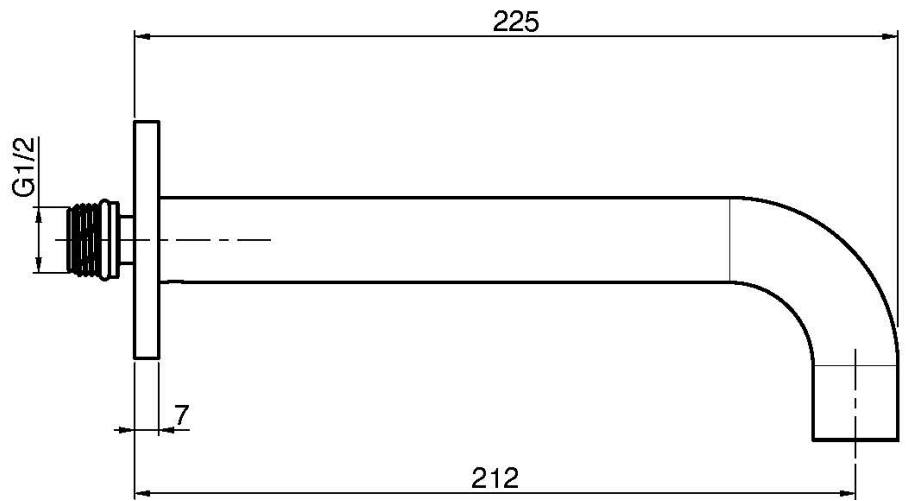

This drawing is the property of FIMA Carlo Frattini. Any complete or partial reproduction, or any transmission to third party without FIMA Carlo Frattini authorization is forbidden.