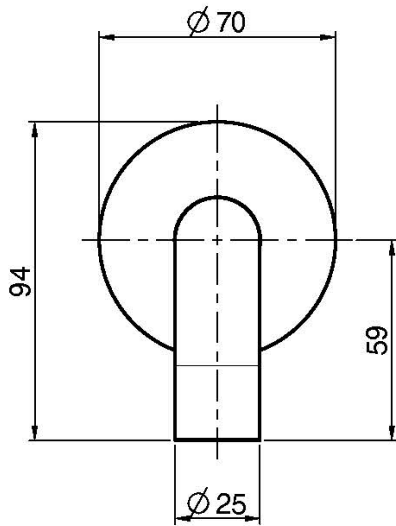

This drawing is the property of FIMA Carlo Frattini. Any complete or partial reproduction, or any transmission to third party without FIMA Carlo Frattini authorization is forbidden.