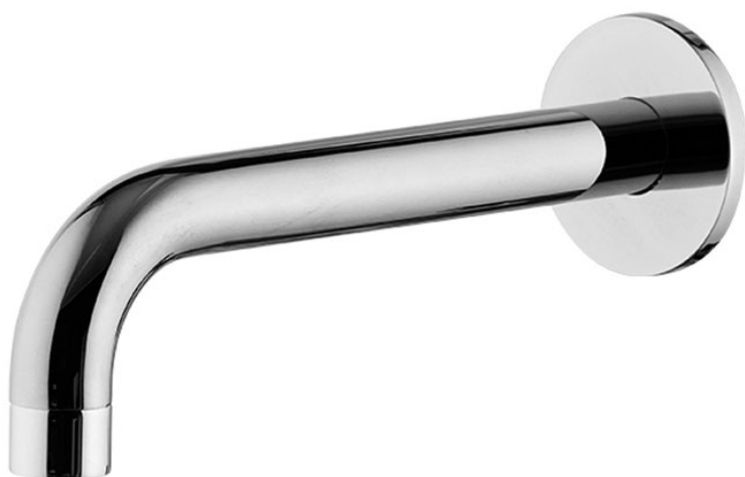

Code F2929

## WALL MOUNTED BATH SPOUT

- spout 207 mm
- 1/2" thread

## IMAGE