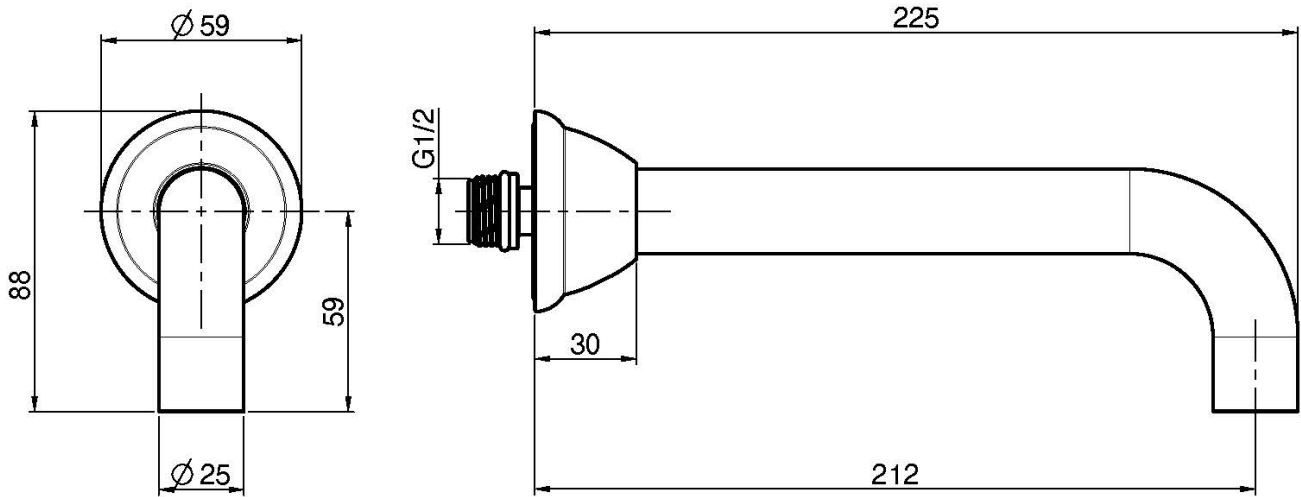

Code F2156

WALL MOUNTED BATH SPOUT

- spout 207 mm
- 1/2" thread

IMAGE

Finishing

-  CHROM
CR
-  BRUSHED NICKEL
SN
-  GOLD
OR
-  BRUSHED GOLD
OS
-  OLD BRONZE
BR
-  ANTIQUE COPPER
RA

See the general sales conditions in our current pricelist