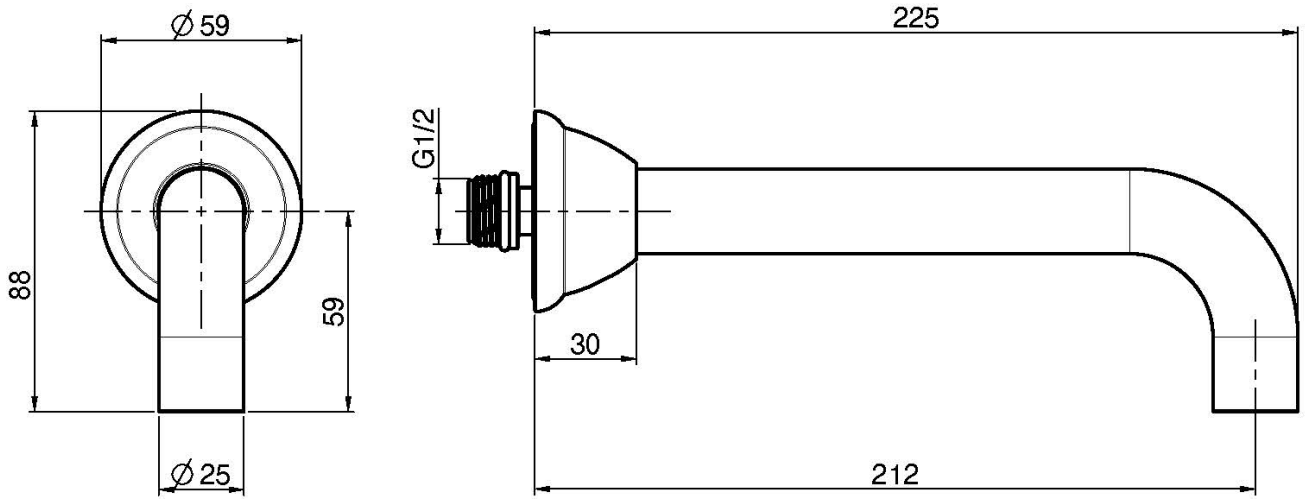

Code F2156

WALL MOUNTED BATH SPOUT

- spout 207 mm
- 1/2" thread

IMAGE

Finishing

-  CHROM
CR
-  BRUSHED NICKEL
SN
-  GOLD
OR
-  BRUSHED GOLD
OS
-  OLD BRONZE
BR
-  ANTIQUE COPPER
RA

See the general sales conditions in our current pricelist