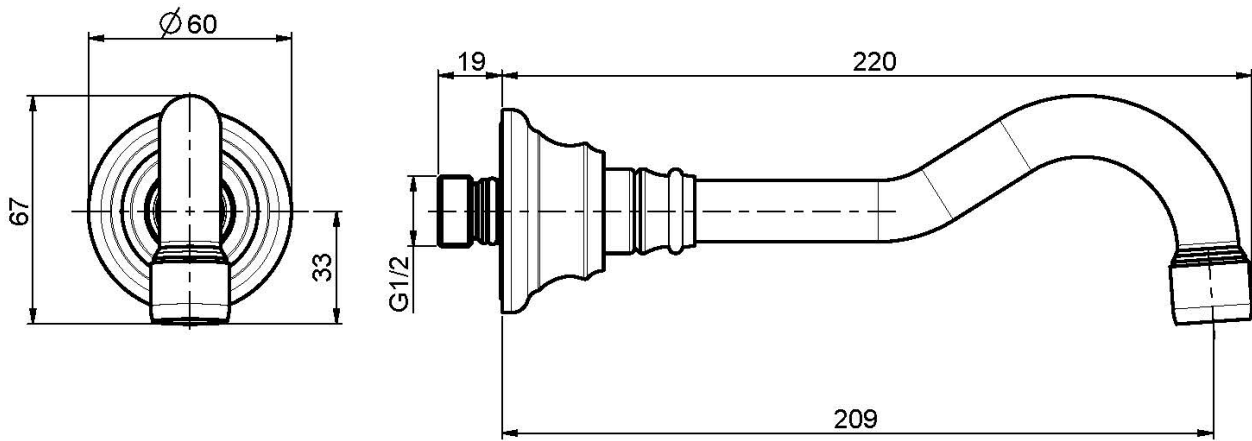

Code F2157

WALL MOUNTED BATH SPOUT

- spout 209 mm
- 1/2" thread

IMAGE

Finishing

-  CHROM
CR
-  BRUSHED NICKEL
SN
-  GOLD
OR
-  BRUSHED GOLD
OS
-  OLD BRONZE
BR
-  ANTIQUE COPPER
RA

See the general sales conditions in our current pricelist