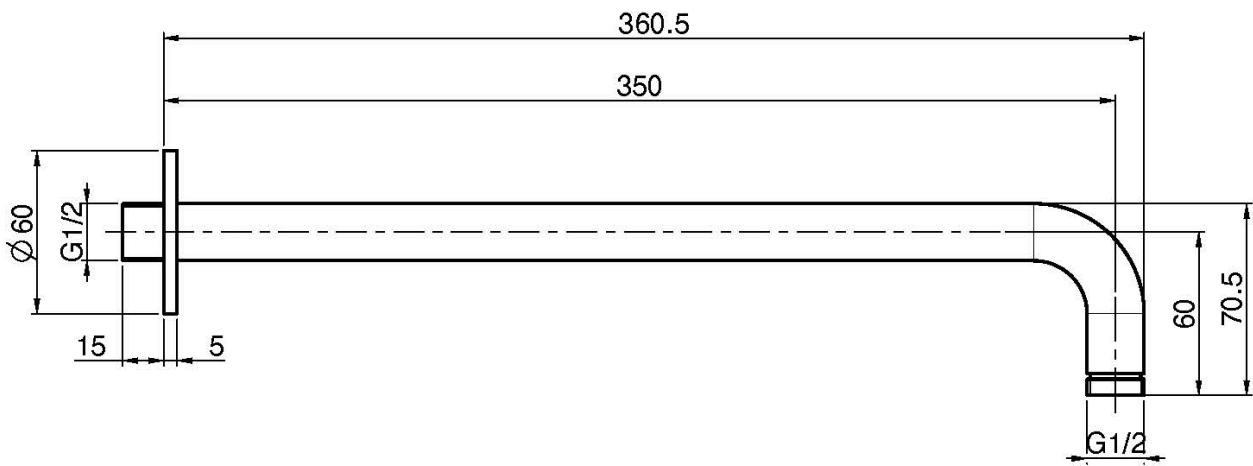

Code F2945

WALL MOUNTED BRACKET 350 MM - 1/2"

Finishing

 INOX
INOX

IMAGE

See the general sales conditions in our current pricelist

This drawing is the property of FIMA Carlo Frattini. Any complete or partial reproduction, or any transmission to third party without FIMA Carlo Frattini authorization is forbidden.