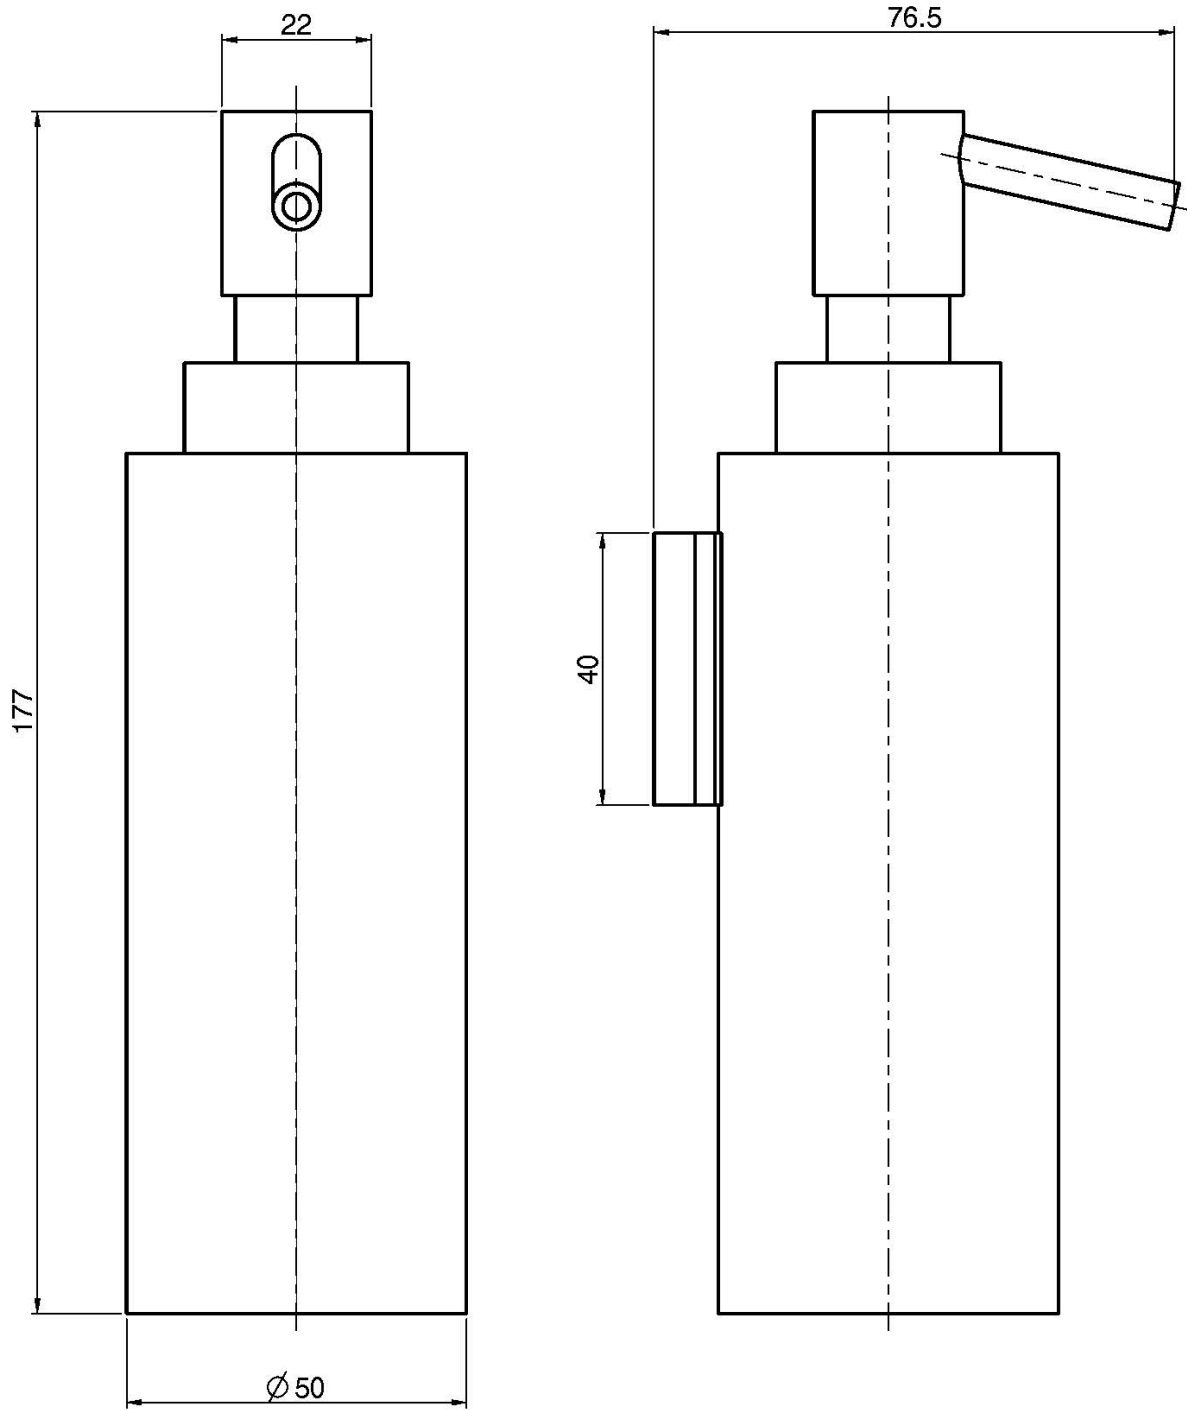

This drawing is the property of FIMA Carlo Frattini. Any complete or partial reproduction, or any transmission to third party without FIMA Carlo Frattini authorization is forbidden.