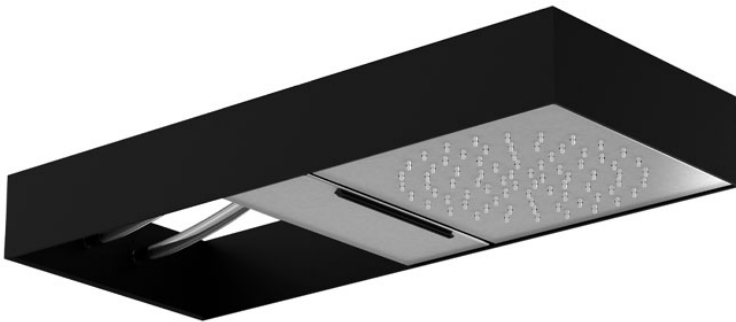

Code F2992N

WALL MOUNTED MOOVE SHOWERHEAD WITH BLACK FRAME

- black matt frame in stainless steel
- tube in clear silicone
- two sliding modules for water supply
- cascade flow
- rain jet
- easy clean system
- the different finishings refer to the sliding module for water supply

Finishing

CHROM
CR

INOX
INOX

IMAGE

See the general sales conditions in our current pricelist